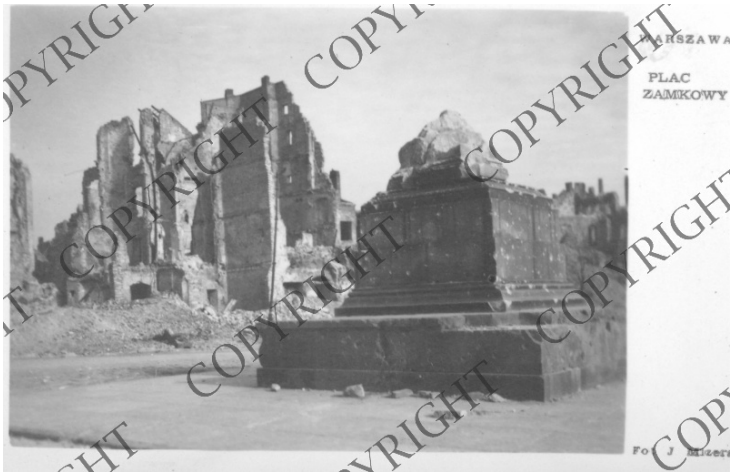

# Postcard Showing Destruction of Castle Square in Warsaw

## Description

Photo postcard showing destruction of Castle Square in Warsaw, Poland during World War II. Caption reads, "Warszawa Plac Zamkowy."

## Date(s)

ca.  
1944

Accession Number 2009-2230

3 x 4 inches Black & White

Related Collection [Griffis, Stanton Papers](#)

Keywords Cities and towns World War, 1939-1945

HST Keywords Poland - Warsaw

**Rights** Copyrighted - This item is copyrighted and cannot be published, reproduced, or otherwise used without the explicit permission of the copyright holder.