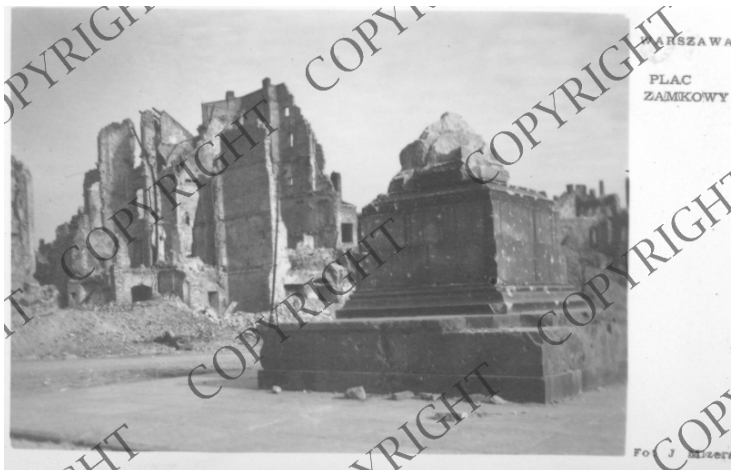

Postcard Showing Destruction of Castle Square in Warsaw

Description

Photo postcard showing destruction of Castle Square in Warsaw, Poland during World War II. Caption reads, "Warszawa Plac Zamkowy."

Date(s)

ca.

1944

Accession Number

2009-2230

3 x 4 inches Black & White

Related Collection [Griffis, Stanton Papers](#)

Keywords Cities and towns World War, 1939-1945

HST Keywords Poland - Warsaw