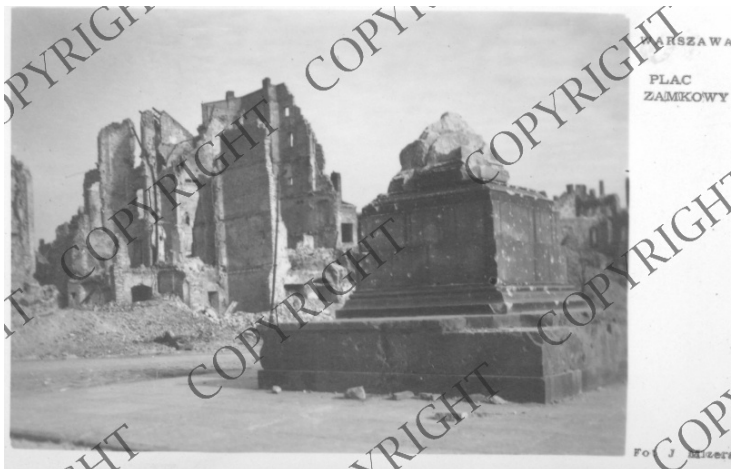

Postcard Showing Destruction of Castle Square in Warsaw

Description

Photo postcard showing destruction of Castle Square in Warsaw, Poland during World War II. Caption reads, "Warszawa Plac Zamkowy."

Date(s)

ca.
1944

Accession Number 2009-2230

3 x 4 inches Black & White

Related Collection [Griffis, Stanton Papers](#)

Keywords Cities and towns World War, 1939-1945

HST Keywords Poland - Warsaw

Rights Copyrighted - This item is copyrighted and cannot be published, reproduced, or otherwise used without the explicit permission of the copyright holder.