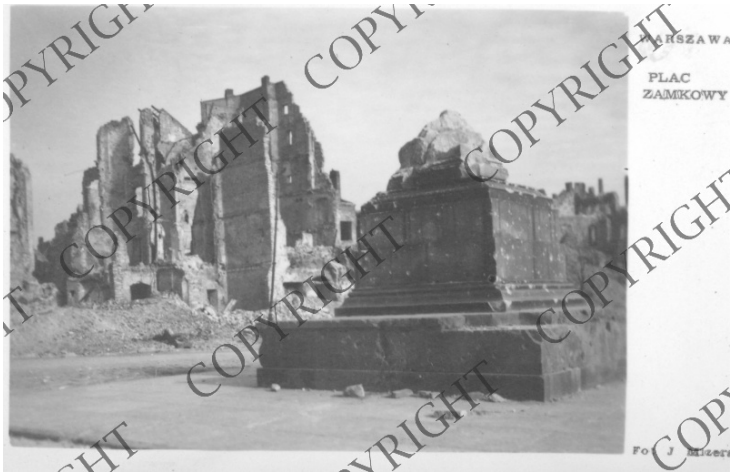

Postcard Showing Destruction of Castle Square in Warsaw

Description

Photo postcard showing destruction of Castle Square in Warsaw, Poland during World War II. Caption reads, "Warszawa Plac Zamkowy."

Date(s)

ca.
1944

Accession Number 2009-2230

3 x 4 inches Black & White

Related Collection [Griffis, Stanton Papers](#)

Keywords Cities and towns World War, 1939-1945

HST Keywords Poland - Warsaw

Rights Copyrighted - This item is copyrighted and cannot be published, reproduced, or otherwise used without the explicit permission of the copyright holder.