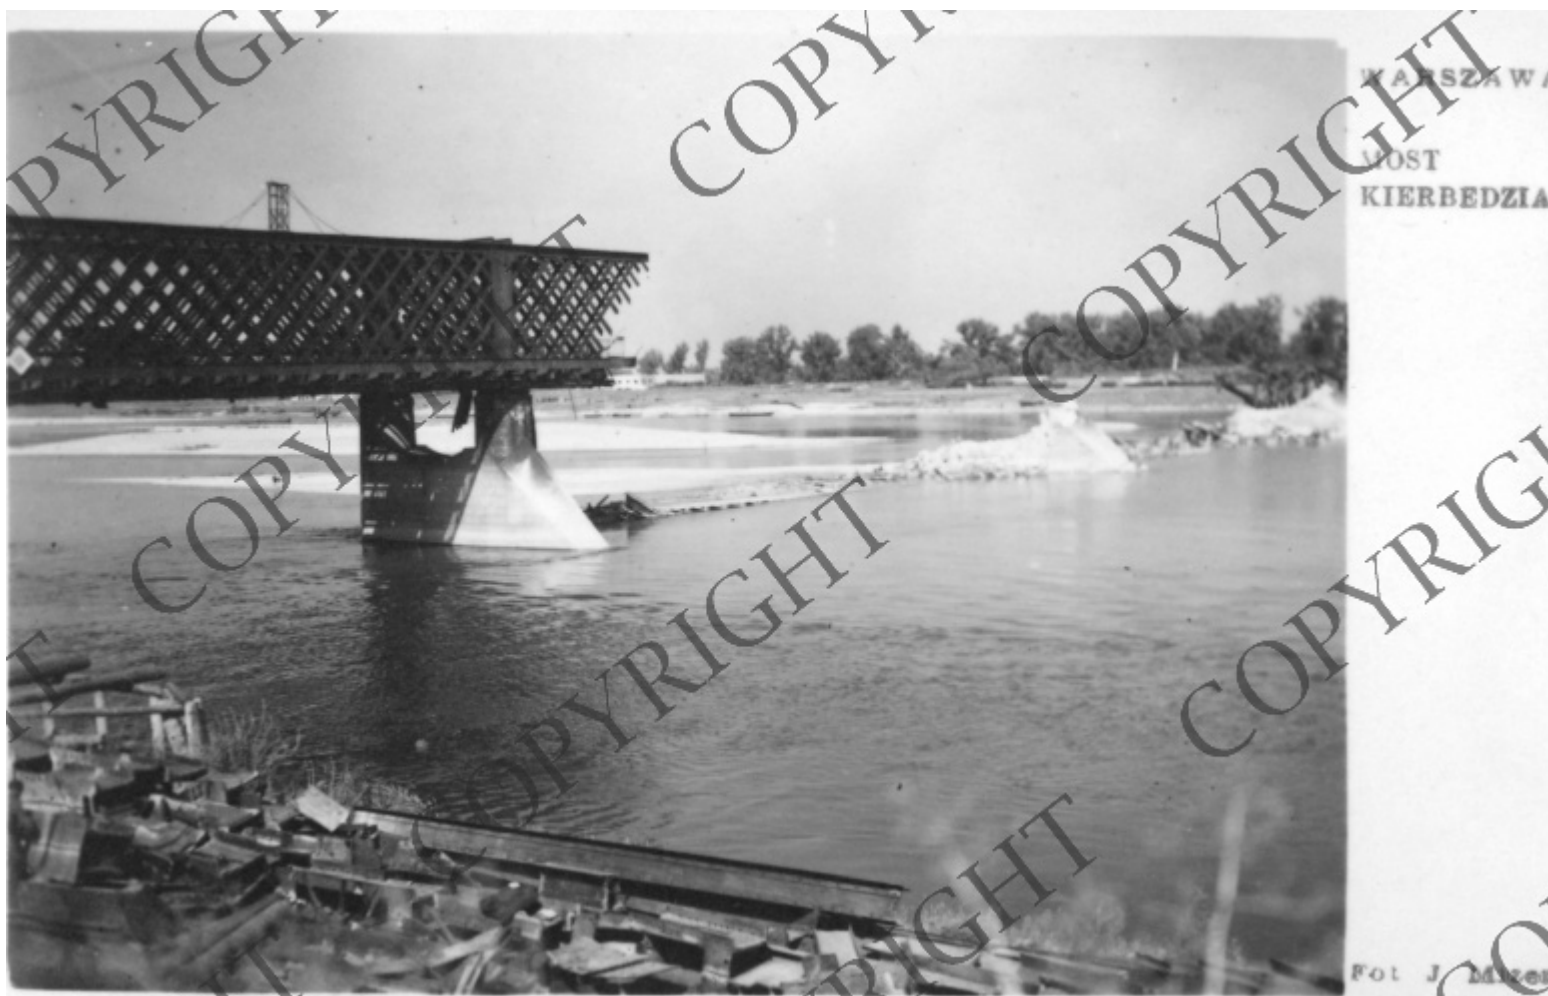

# Postcard Showing Destruction of the Bridge over the Vistula River in Warsaw

Accession Number

2009-2229

## Description

Photo postcard showing German destruction of the bridge over the Vistula River. This had been the first steel bridge built in Warsaw, Poland. Caption reads, "Warszawa Most Kierbedzia."

Date(s)