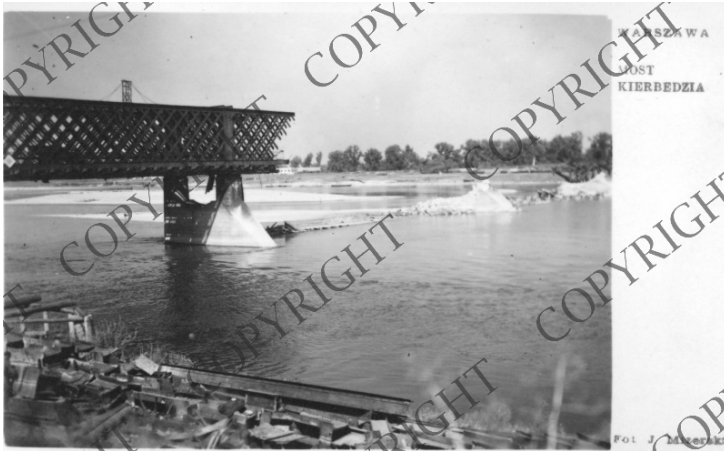

# Postcard Showing Destruction of the Bridge over the Vistula River in Warsaw

## Description

Photo postcard showing German destruction of the bridge over the Vistula River. This had been the first steel bridge built in Warsaw, Poland. Caption reads, "Warszawa Most Kierbedzia."

## Date(s)

September 13, 1944

Accession Number 2009-2229

3 x 4 inches Black & White

Related Collection [Griffis, Stanton Papers](#)

Keywords Bridges Rivers World War, 1939-1945

**Rights** Copyrighted - This item is copyrighted and cannot be published, reproduced, or otherwise used without the explicit permission of the copyright holder.