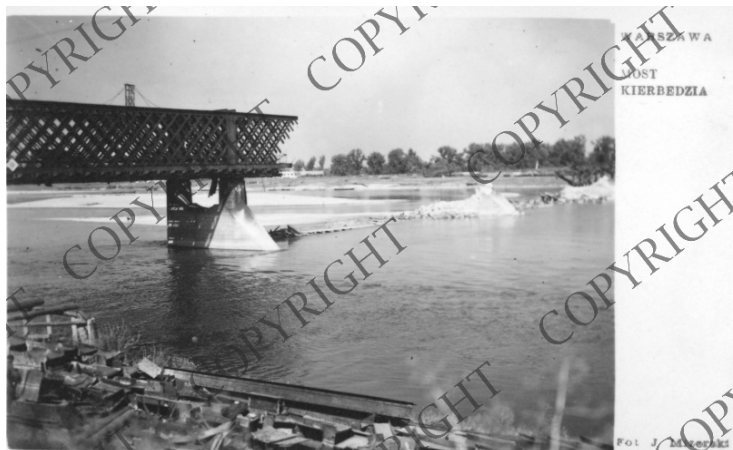

Postcard Showing Destruction of the Bridge over the Vistula River in Warsaw

Description

Photo postcard showing German destruction of the bridge over the Vistula River. This had been the first steel bridge built in Warsaw, Poland. Caption reads, "Warszawa Most Kierbedzia."

Date(s)

September 13, 1944

Accession Number 2009-2229

3 x 4 inches Black & White

Related Collection [Griffis, Stanton Papers](#)

Keywords Bridges Rivers World War, 1939-1945

Rights Copyrighted - This item is copyrighted and cannot be published, reproduced, or otherwise used without the explicit permission of the copyright holder.