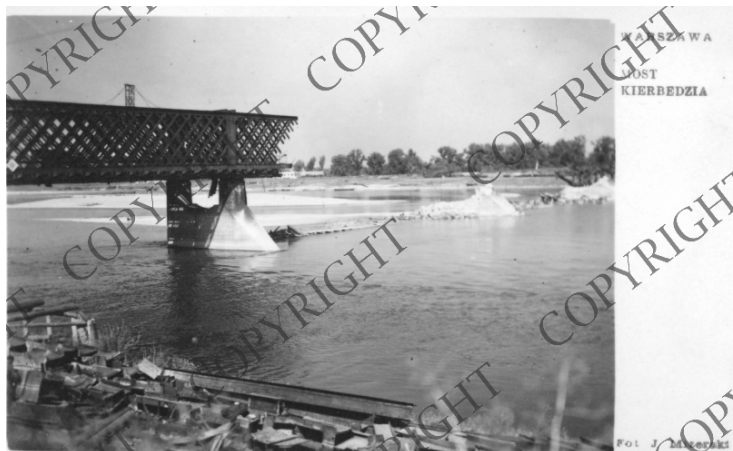

# Postcard Showing Destruction of the Bridge over the Vistula River in Warsaw

## Description

Photo postcard showing German destruction of the bridge over the Vistula River. This had been the first steel bridge built in Warsaw, Poland. Caption reads, "Warszawa Most Kierbedzia."

Date(s)

September 13, 1944

Accession Number  
2009-2229

3 x 4 inches      Black & White

Related Collection [Griffis, Stanton Papers](#)

Keywords   Bridges      Rivers      World War, 1939-1945

Rights   Copyrighted - This item is copyrighted and cannot be published, reproduced, or otherwise used without the explicit permission of the copyright holder.