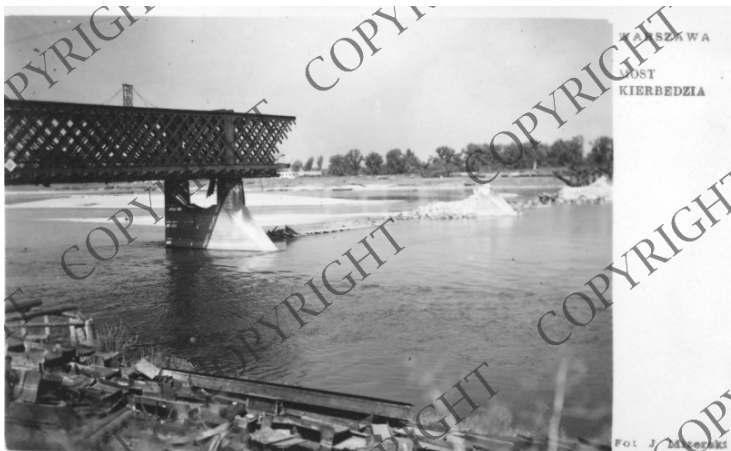

Postcard Showing Destruction of the Bridge over the Vistula River in Warsaw

Accession Number 2009-2229

3 x 4 inches Black & White

Related Collection [Griffis, Stanton Papers](#)

Keywords Bridges Rivers World War, 1939-1945

Description

Photo postcard showing German destruction of the bridge over the Vistula River. This had been the first steel bridge built in Warsaw, Poland. Caption reads, "Warszawa Most Kierbedzia."

Date(s)