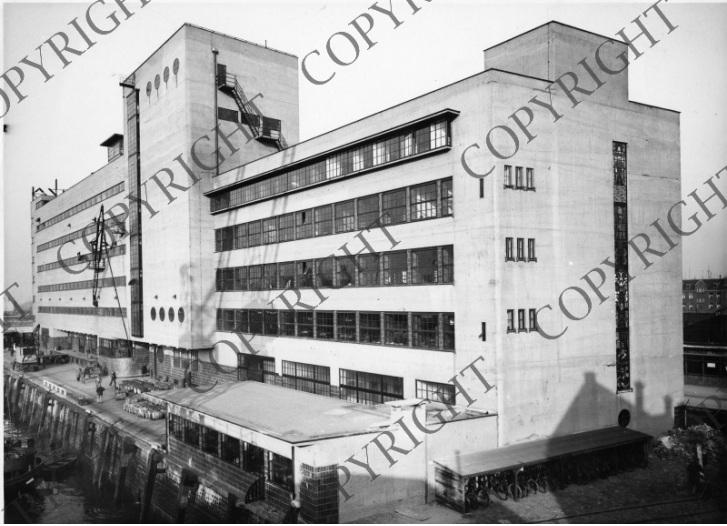

A Building in the Netherlands

Description

A building, probably a factory, by the water, somewhere in the Netherlands.

Date(s)

ca.
1945

Accession Number 63-1287

8x10 inches (21x26 cm) Black & White

Related Collection [Cooperative League of the United States of America Records](#)