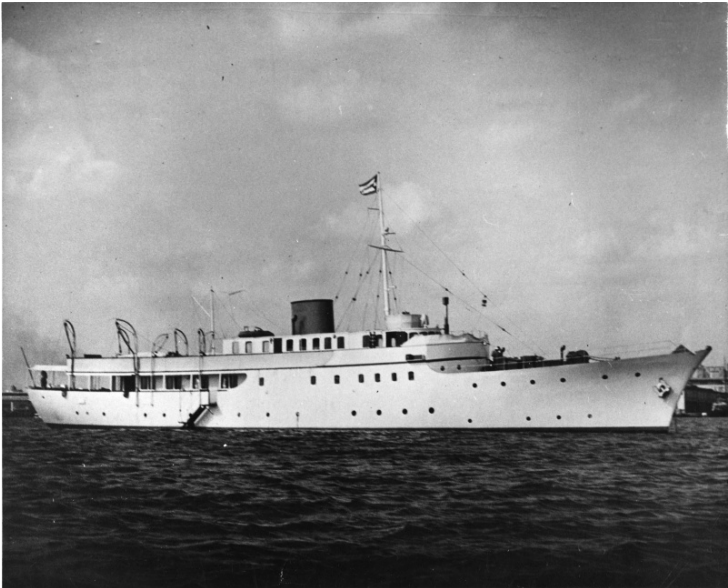

# A Diesel Yacht

## Description

A photograph of the outside of an unidentified yacht. The specifications are as follows: A twin screw diesel yacht with an eighteen men crew and accommodations for fourteen guests. The yacht has two diesel motors with 650 horse power each and a top speed of fourteen knots per hour.

Date(s)

ca.

1945

Accession Number  
63-1285

8x10 inches (21x26 cm)    Black & White

Related Collection [Wallgren, Monrad C. Papers](#)

Keywords   Yachts

Rights   The Library is unaware of any copyright claims to this item; use at your own risk.