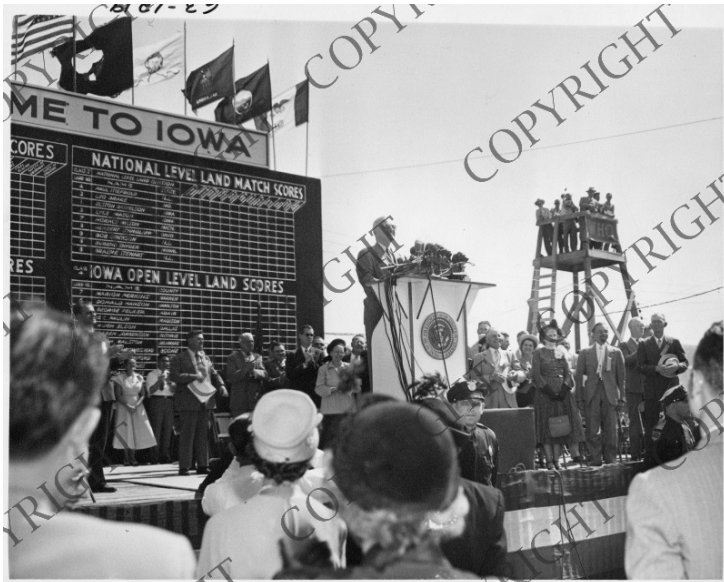

# President Harry S. Truman at the National Plowing Match

## Description

President Harry S. Truman (standing at podium) addresses the visitors at the National Plowing Match held near Dexter, Iowa. Also present is Margaret Truman (standing on stage, third from right). All others are unidentified.

Date(s)

September 18, 1948

Accession Number  
63-1219

8x10 inches (21x26 cm) Black & White

Keywords Children of presidents Farmers Farms Presidential campaign trips Presidential campaign, 1948 Presidents Speeches, addresses, etc.