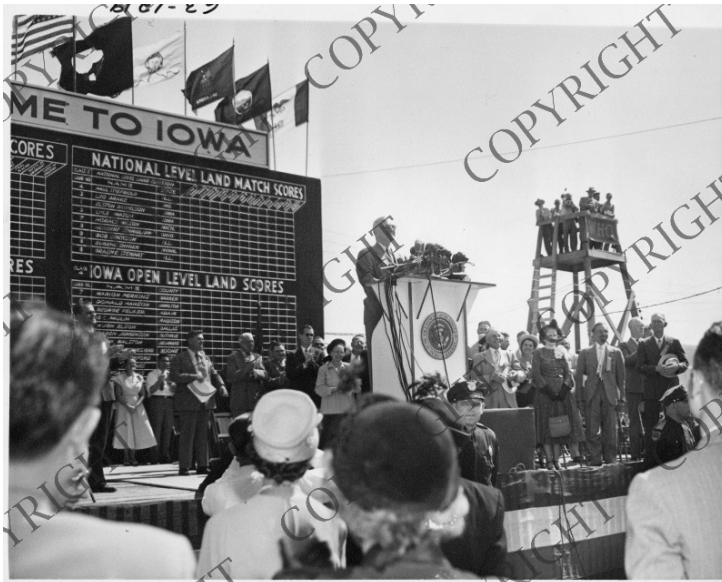

# President Harry S. Truman at the National Plowing Match

## Description

President Harry S. Truman (standing at podium) addresses the visitors at the National Plowing Match held near Dexter, Iowa. Also present is Margaret Truman (standing on stage, third from right). All others are unidentified.

Date(s)

September 18, 1948

Accession Number

63-1219

8x10 inches (21x26 cm) Black & White

Keywords Children of presidents Farmers Farms Presidential campaign trips Presidential campaign, 1948 Presidents Speeches, addresses, etc.