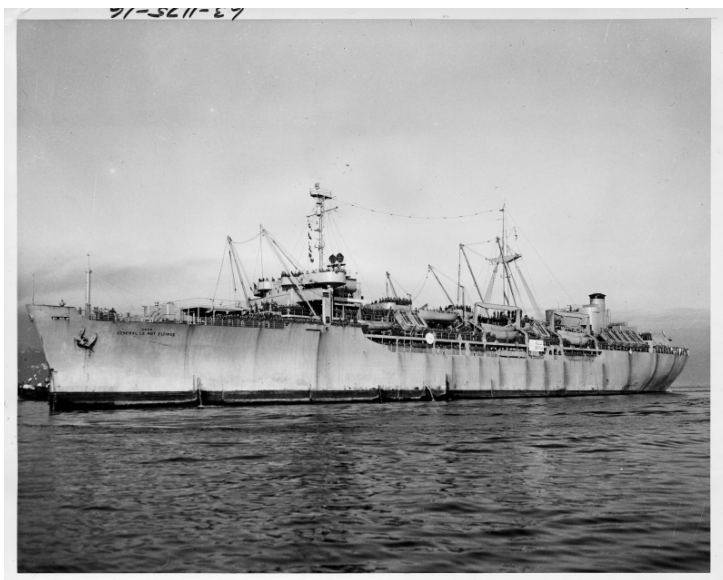

# The United States Naval Ship General LeRoy Eltinge

## Description

The United States Naval Ship General LeRoy Eltinge, carrying over 1,500 soldiers back to the United States from combat duty in Korea. They landed at the Seattle, Washington Port of Embarkation.

## Date(s)

May 5, 1951

**Accession Number** 63-1175-16

8x10 inches (21x26 cm)    Black & White

**Related Collection** [Pace, Frank, Jr. Papers](#)

**Keywords** Korean War, 1950-1953    Ships

**Rights** Public Domain - This item is in the public domain and can be used freely without further permission.