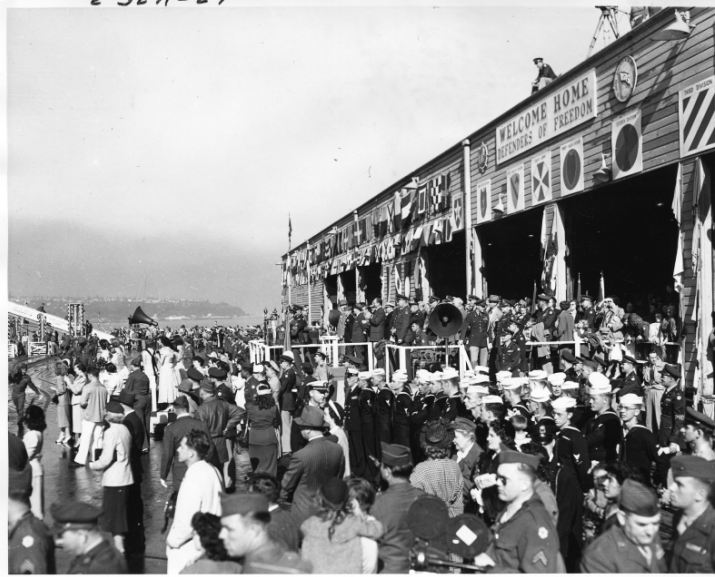

Welcome Home Crowd

Description

Soldiers and sailors mill about with other people in the crowd at the Seattle, Washington Port of Embarkation as a ship of Korean War combat veterans arrives. Army officers and others are on a reviewing stand near the center. All are unidentified.

Date(s)

May 5, 1951

Accession Number 63-1175-03

8x10 inches (21x26 cm) Black & White

Related Collection [Pace, Frank, Jr. Papers](#)

Keywords Armed forces officers Crowds Korean War, 1950-1953 Sailors Soldiers