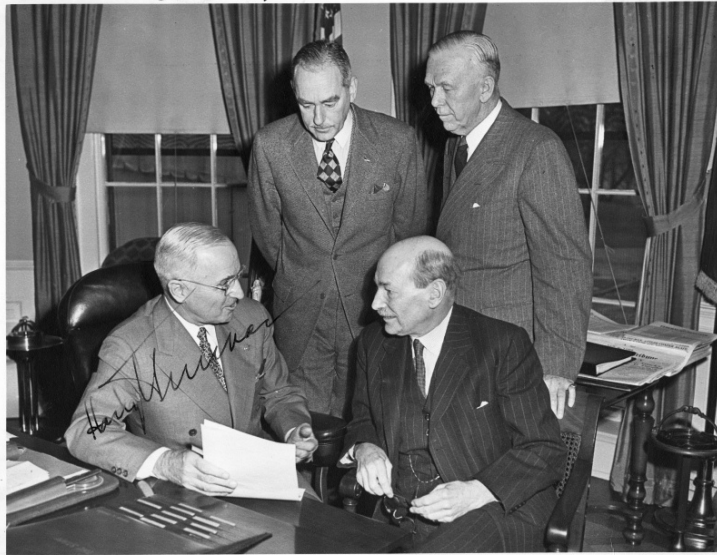

President Harry S. Truman with Clement Attlee and Others

Description

President Harry S. Truman in his office with British Prime Minister Clement Attlee. Clockwise from lower left President Truman, Secretary of State Dean Acheson, Secretary of Defense George C. Marshall, and Prime Minister Attlee. The photo is autographed by President Truman.

Date(s)

December 6, 1950

Accession Number 63-1150

9x7 inches Black & White

Related Collection [Pace, Frank, Jr. Papers](#)

Keywords Cabinet officers Presidents Prime ministers

HST Keywords Truman - Autographs - Photograph Signed - Authentic Signature; Truman - Dignitaries - Foreign - Britain

People Pictured Acheson, Dean, 1893-1971 Attlee, C. R. (Clement Richard), 1883-1967 Marshall, George C. (George Catlett), 1880-1959 Truman, Harry S., 1884-1972

Rights Public Domain - This item is in the public domain and can be used freely without further permission.