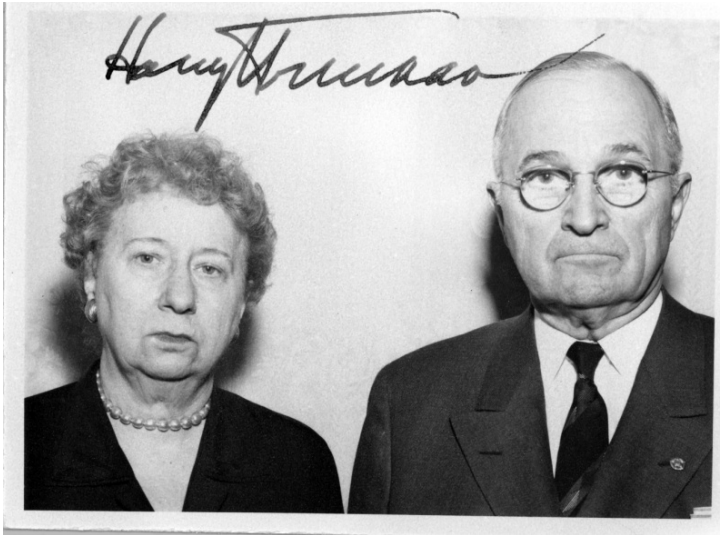

Harry and Bess Truman, with Harry Truman Autograph

**Description**

An unsmiling Harry and Bess Truman pose for the photographer in a snapshot signed by "Harry Truman."

Date(s)

April 6, 1956

Accession Number 94-308

8x10 inches (21x26 cm) Black & White

Related Collection [Harry S. Truman Papers Post-Presidential Papers](#)

Keywords Autographs Ex-presidents First ladies

HST Keywords Truman - Autographs - Photo signed; Truman - Family - Wife - 1954; Truman - Bess - Family - HST - 1954

People Pictured Truman, Bess Wallace, 1885-1982 Truman, Harry S., 1884-1972

Rights Public Domain - This item is in the public domain and can be used freely without further permission.

Note: If you use this image, rights assessment and attribution are your responsibility.