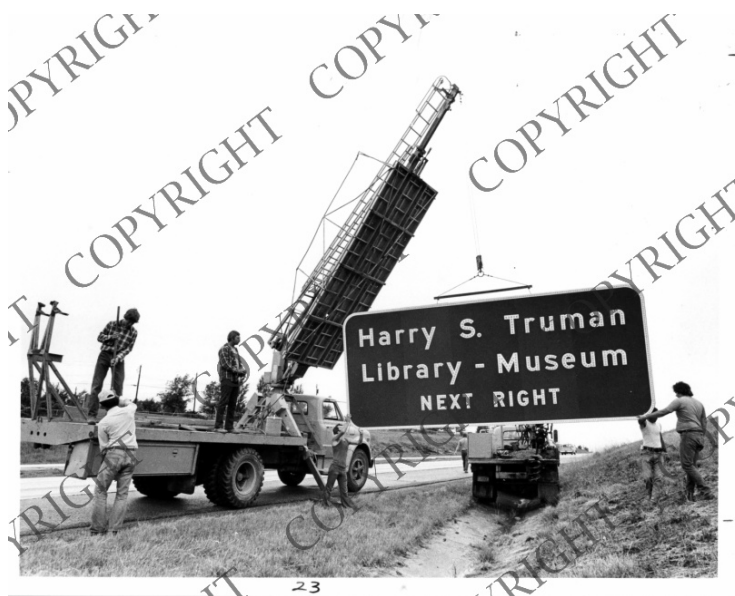

Sign "Harry S. Truman Library - Museum Next Right"

Description

A construction crew hanging a sign letting motorists know where to exit to go to the Harry S. Truman Library.

Date(s)

ca.
1957

Accession Number 95-406

8x10 inches (21x26 cm) Black & White

Keywords Presidential libraries Roads Signs and signboards Construction equipment

HST Keywords Truman Library - Signs

Rights Copyrighted - This item is copyrighted and cannot be published, reproduced, or otherwise used without the explicit permission of the copyright holder.