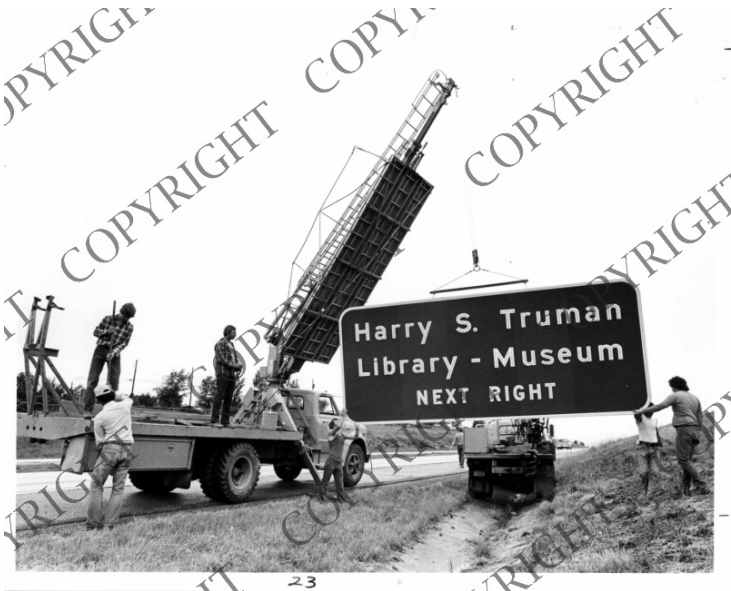

Sign "Harry S. Truman Library - Museum Next Right"

Description

A construction crew hanging a sign letting motorists know where to exit to go to the Harry S. Truman Library.

Date(s)

ca.

1957

Accession Number

95-406

8x10 inches (21x26 cm) Black & White

Keywords Presidential libraries Roads Signs and signboards Construction equipment

HST Keywords Truman Library - Signs

Rights Copyrighted - This item is copyrighted and cannot be published, reproduced, or otherwise used without the explicit permission of the copyright holder.

Note: If you use this image, rights assessment and attribution are your responsibility.

Credit: Kansas City Star Harry S. Truman Library & Museum.

Attention media: Please make note of this item's accession number. Print out this page and retain it for your permissions records before downloading this image file for possible publication. Library staff cannot sign permissions forms or provide additional paperwork. The Library charges no usage fees for downloaded images.