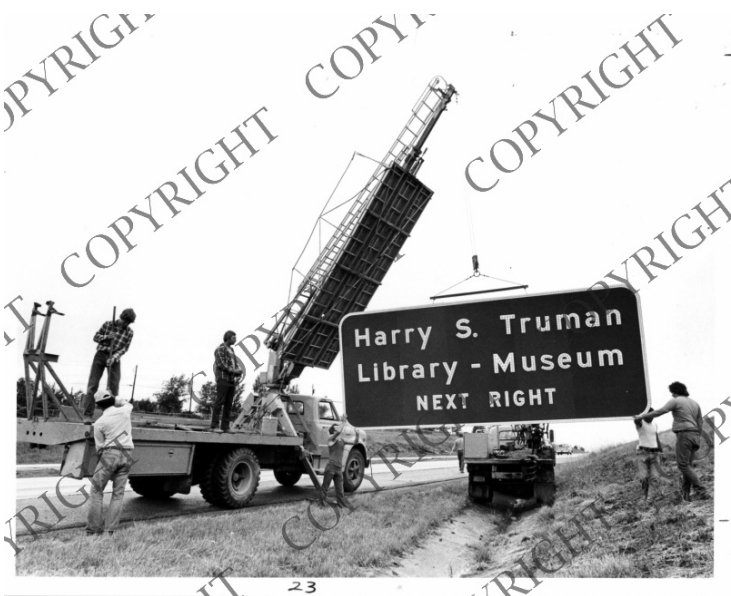

Sign "Harry S. Truman Library - Museum Next Right"

Description

A construction crew hanging a sign letting motorists know where to exit to go to the Harry S. Truman Library.

Date(s)

ca.

1957

Accession Number

95-406

8x10 inches (21x26 cm) Black & White

Keywords Presidential libraries Roads Signs and signboards Construction equipment

HST Keywords Truman Library - Signs

Rights Copyrighted - This item is copyrighted and cannot be published, reproduced, or otherwise used without the explicit permission of the copyright holder.