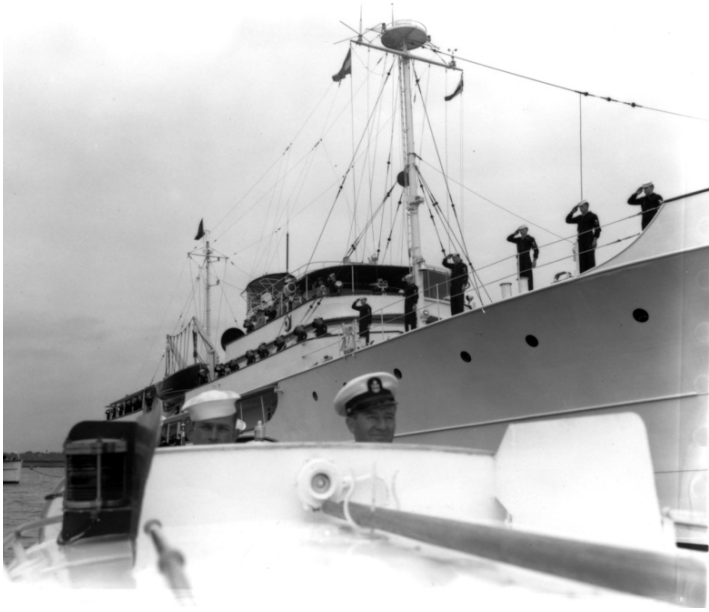

# Sailors line up on the deck of the Williamsburg and salute as Truman returns to the ship

## Description

Sailors line up on the decks of the Williamsburg, anchored at Annapolis, Maryland, and salute President Truman (not shown) as he returns from watching crew races and prepares to leave for the Army-Navy baseball game. From: Naval Photo Center, sent to the Truman Library by the National Archives. Original 4x5 negative.

## Date(s)

May 28, 1948

**Accession Number** 2012-429

4x5 inches (10x13 cm) Black & White

**Keywords** Presidential trips Presidential yachts Sailors

**HST Keywords** Ships - Williamsburg - Naval Academy; Truman - Trips - U.S. Naval Academy - 1948