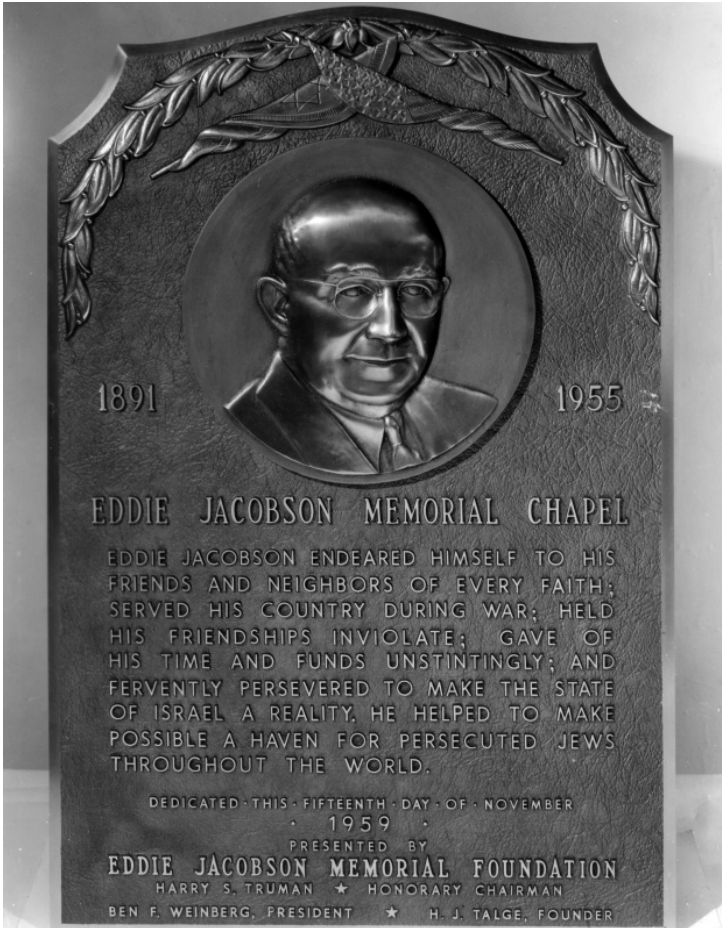

Eddie Jacobson's Memorial Chapel Plaque

Description

A close up of the plaque for the chapel of Eddie Jacobson, Jewish friend of President Harry S. Truman. Mr. Jacobson played a role in the founding of the state of Israel. The plaque is dated 1959.

Date(s)

ca.
1959

Accession Number 95-372

8x10 inches (21x26 cm) Black & White

Keywords Church buildings Friends and associates Memorials

People Pictured Jacobson, Edward, 1891-1955

Rights The Library is unaware of any copyright claims to this item; use at your own risk.