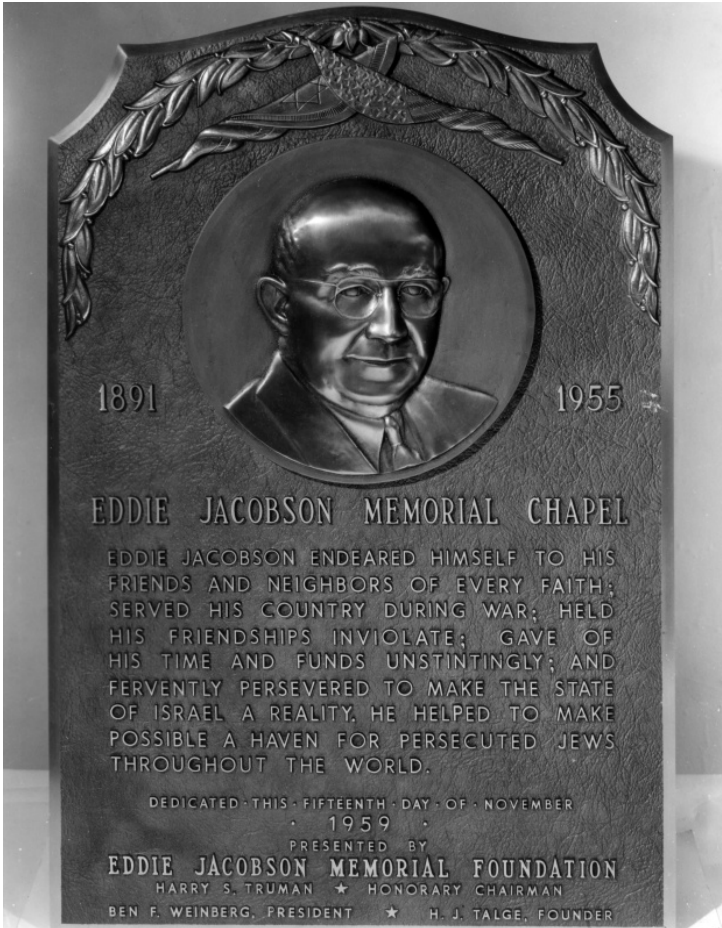

# Eddie Jacobson's Memorial Chapel Plaque

## Description

A close up of the plaque for the chapel of Eddie Jacobson, Jewish friend of President Harry S. Truman. Mr. Jacobson played a role in the founding of the state of Israel. The plaque is dated 1959.