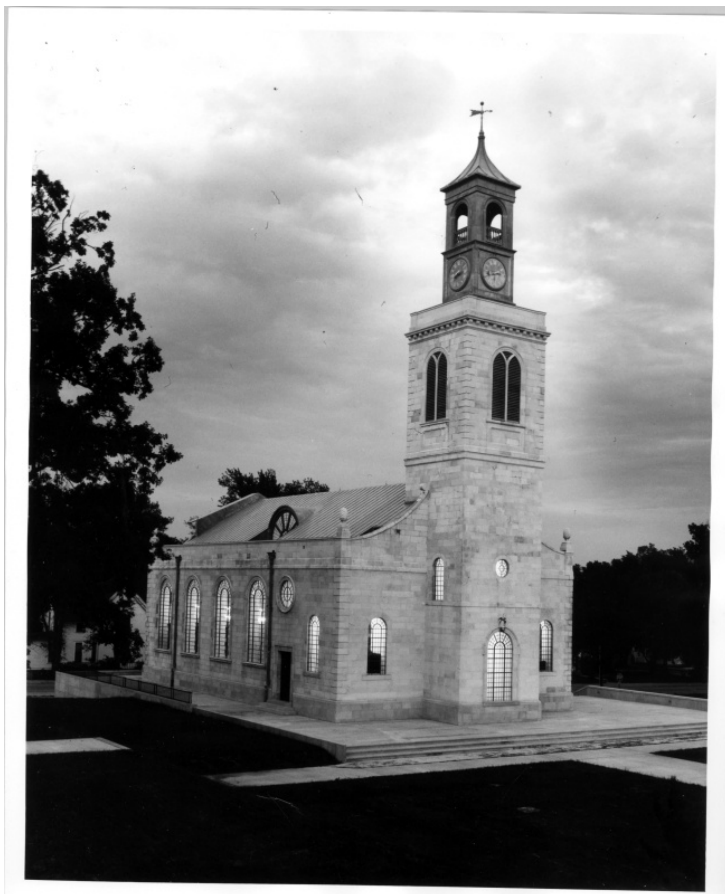

Exterior View of Winston Churchill Memorial at Westminster College

Description

Exterior photo of the Winston Churchill Memorial at Westminster College in Fulton, Missouri, which is in the lower level of the St. Mary the Virgin, Aldermanbury Church on the campus.