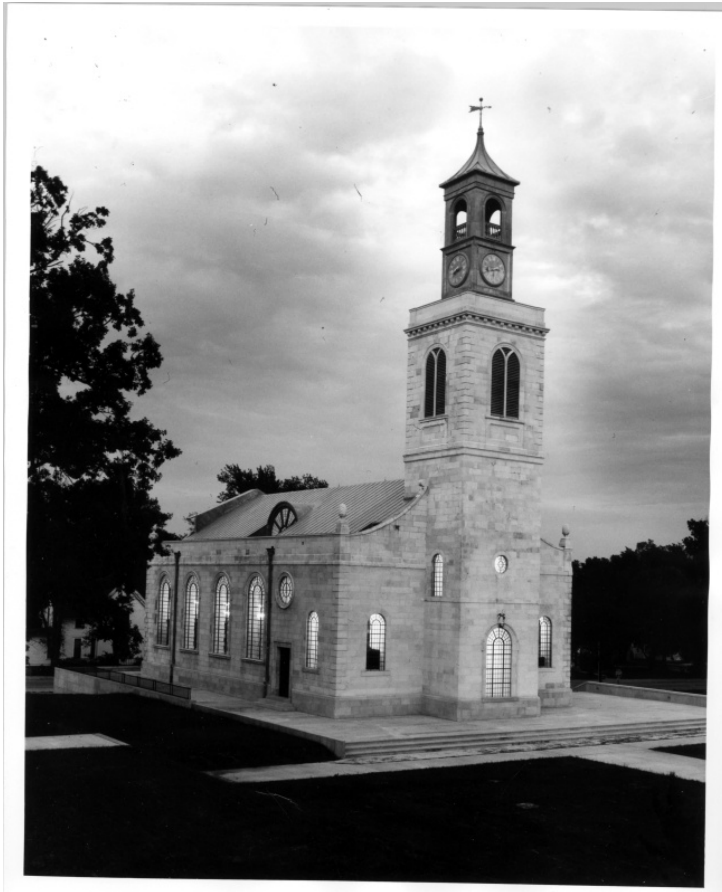

# Exterior View of Winston Churchill Memorial at Westminster College

## Description

Exterior photo of the Winston Churchill Memorial at Westminster College in Fulton, Missouri, which is in the lower level of the St. Mary the Virgin, Aldermanbury Church on the campus.

Date(s)