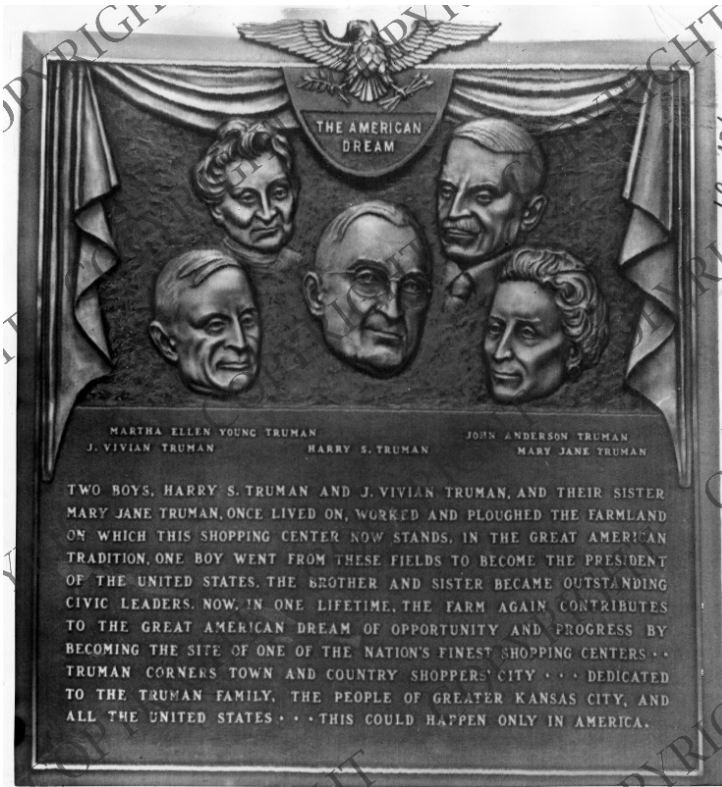

Memorial Plaque for Truman Corners

Description

This is an image of a bronze plaque that was installed at the "Truman Homestead Memorial" that Harry S. and Bess W. Truman unveiled at Truman Corners Shopping Center on September 12, 1957. The plaque has small busts of John Anderson Truman, Martha Ellen Young Truman, J. Vivian Truman, former President Harry S. Truman, and Mary Jane Truman at the top. Text below the busts commemorates that the site of the shopping center was formerly farmland that belonged to the Truman family. Donor: New York Herald Tribune.

Date(s)

September 11, 1957

Accession Number 69-106

7.4x7 inches Black & White

Keywords Memorials Sculpture

Rights Copyrighted - This item is copyrighted and cannot be published, reproduced, or otherwise used without the explicit permission of the copyright holder.