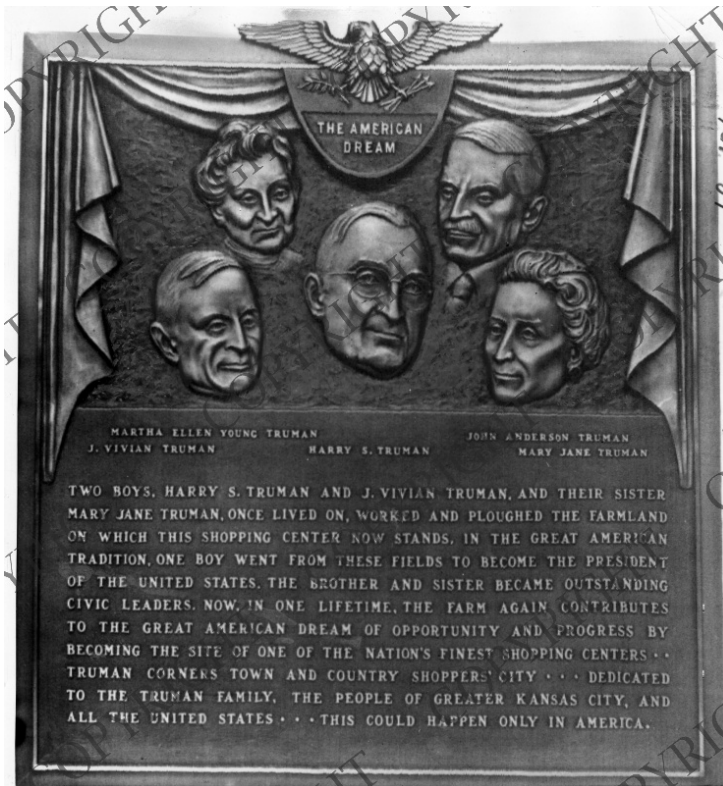

# Memorial Plaque for Truman Corners

## Description

This is an image of a bronze plaque that was installed at the "Truman Homestead Memorial" that Harry S. and Bess W. Truman unveiled at Truman Corners Shopping Center on September 12, 1957. The plaque has small busts of John Anderson Truman, Martha Ellen Young Truman, J. Vivian Truman, former President Harry S. Truman, and Mary Jane Truman at the top. Text below the busts commemorates that the site of the shopping center was formerly farmland that belonged to the Truman family. Donor: New York Herald Tribune.