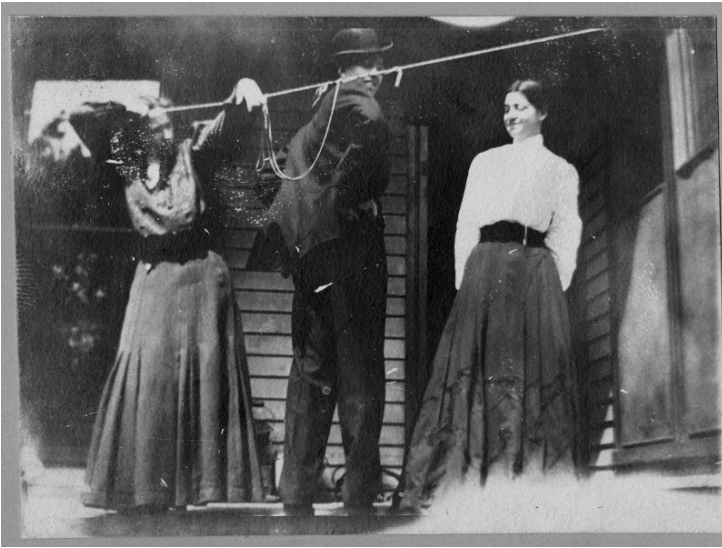

Tableau on Porch of Wallace Home

Description

Two young women and a young man pose for a photograph as part of a tableau or play. Bess Wallace is at left, leaning on a clothesline. All others are unidentified. They are on the back porch of the Wallace home at 219 North Delaware Street, Independence, Missouri. This could possibly be connected to the "St. Agnes Guild," in which friends of Bess Wallace put on an outdoor play for children (see "Remembering Delaware Street" by Elizabeth Paxton Forsling). From: Truman home, an album of Wallace family, friends, and vacations.

Date(s)

ca.
1900

Accession Number 82-59-113

2.4x3.25 inches Black & White

Keywords Men Women Drama

HST Keywords Truman, Bess - Childhood - Youth; Truman - Homes - Independence

People Pictured Truman, Bess Wallace, 1885-1982