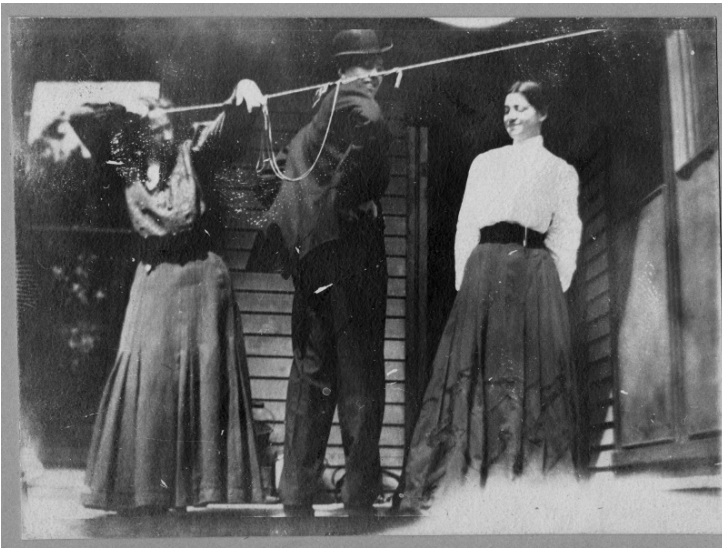

Tableau on Porch of Wallace Home

Description

Two young women and a young man pose for a photograph as part of a tableau or play. Bess Wallace is at left, leaning on a clothesline. All others are unidentified. They are on the back porch of the Wallace home at 219 North Delaware Street, Independence, Missouri. This could possibly be connected to the "St. Agnes Guild," in which friends of Bess Wallace put on an outdoor play for children (see "Remembering Delaware Street" by Elizabeth Paxton Forsling). From: Truman home, an album of Wallace family, friends, and vacations.

Date(s)

ca.
1900

Accession Number 82-59-113

2.4x3.25 inches Black & White

Keywords Men Women Drama

HST Keywords Truman, Bess - Childhood - Youth; Truman - Homes - Independence

People Pictured Truman, Bess Wallace, 1885-1982