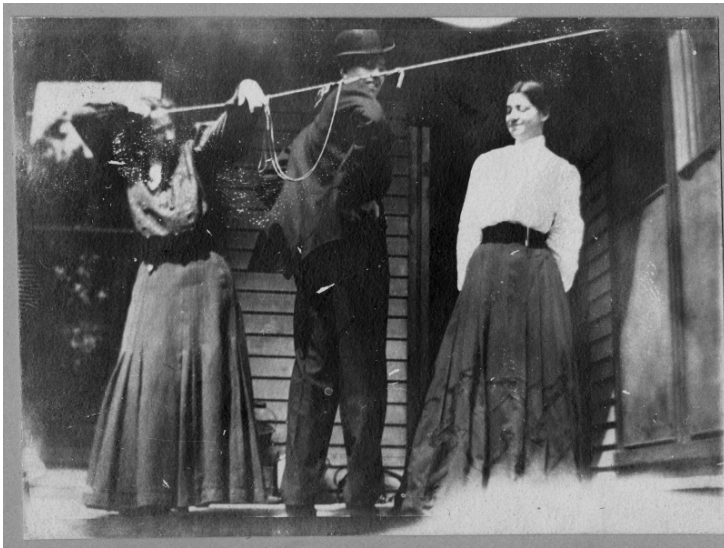

Tableau on Porch of Wallace Home

Description

Two young women and a young man pose for a photograph as part of a tableau or play. Bess Wallace is at left, leaning on a clothesline. All others are unidentified. They are on the back porch of the Wallace home at 219 North Delaware Street, Independence, Missouri. This could possibly be connected to the "St. Agnes Guild," in which friends of Bess Wallace put on an outdoor play for children (see "Remembering Delaware Street" by Elizabeth Paxton Forsling). From: Truman home, an album of Wallace family, friends, and vacations.

Date(s)

ca.

1900

Accession Number

82-59-113

2.4x3.25 inches Black & White

Keywords Men Women Drama

HST Keywords Truman, Bess - Childhood - Youth; Truman - Homes - Independence

People Pictured Truman, Bess Wallace, 1885-1982

Rights Public Domain - This item is in the public domain and can be used freely without further permission.

Note: If you use this image, rights assessment and attribution are your responsibility.