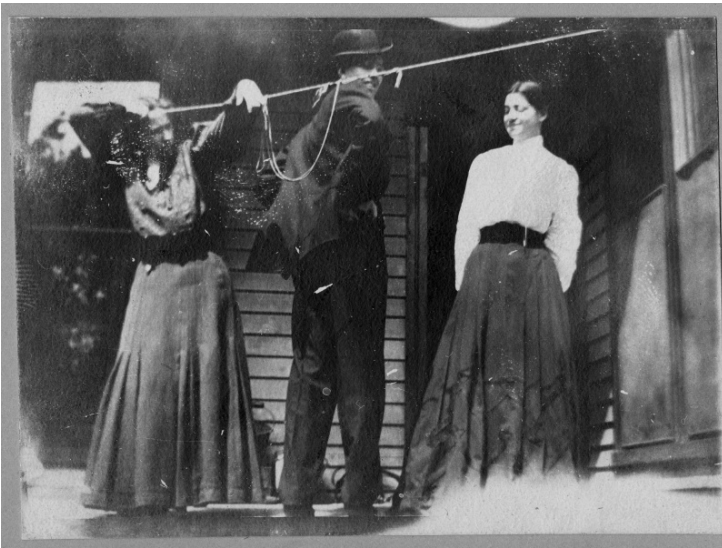

Tableau on Porch of Wallace Home

Accession Number 82-59-113

2.4x3.25 inches Black & White

Keywords Men Women Drama

HST Keywords Truman, Bess - Childhood - Youth; Truman - Homes - Independence

People Pictured Truman, Bess Wallace, 1885-1982

Description

Two young women and a young man pose for a photograph as part of a tableau or play. Bess Wallace is at left, leaning on a clothesline. All others are unidentified. They are on the back porch of the Wallace home at 219 North Delaware Street, Independence, Missouri. This could possibly be connected to the "St. Agnes Guild," in which friends of Bess Wallace put on an outdoor play for children (see "Remembering Delaware Street" by Elizabeth Paxton Forsling). From: Truman home, an album of Wallace family, friends, and vacations.