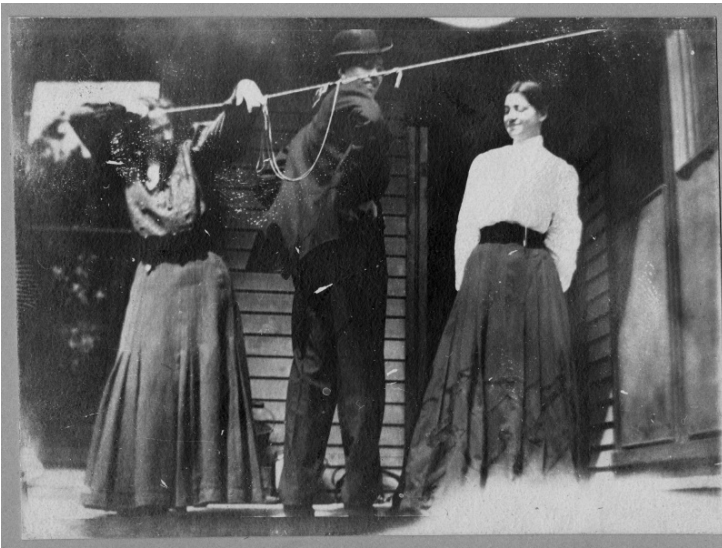

Tableau on Porch of Wallace Home

Description

Two young women and a young man pose for a photograph as part of a tableau or play. Bess Wallace is at left, leaning on a clothesline. All others are unidentified. They are on the back porch of the Wallace home at 219 North Delaware Street, Independence, Missouri. This could possibly be connected to the "St. Agnes Guild," in which friends of Bess Wallace put on an outdoor play for children (see "Remembering Delaware Street" by Elizabeth Paxton Forsling). From: Truman home, an album of Wallace family, friends, and vacations.

Date(s)

ca.

1900

Accession Number

82-59-113

2.4x3.25 inches Black & White

Keywords Men Women Drama

HST Keywords Truman, Bess - Childhood - Youth; Truman - Homes - Independence

People Pictured Truman, Bess Wallace, 1885-1982

Rights Public Domain - This item is in the public domain and can be used freely without further permission.

Note: If you use this image, rights assessment and attribution are your responsibility.