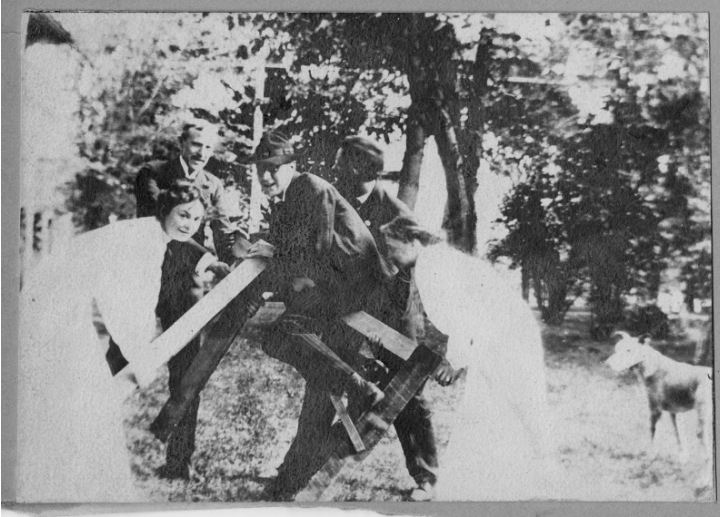

Bess Wallace and Others in Tableau at the Wallace Home

Description

A group of two young men and two young women pose for a photograph as part of a tableau or play. In the center, Frank Wallace is riding a wooden frame "horse" as the others tip the "horse" back. Bess Wallace is at the right; all others are unidentified. A dog is standing off to the right. They are in the yard of the Wallace home at 219 North Delaware Street, Independence, Missouri. This is possibly related to the "St. Agnes Guild," a group of friends of Bess Wallace who presented an outdoor play for children (see "Remembering Delaware Street" by Elizabeth Paxton Forsley). From: Truman home, an album of Wallace family, friends, and vacations.

Date(s)

ca.

1900

Accession Number

82-59-110

2.25x3.1 inches Black & White

Keywords Men Presidential family Women Drama

HST Keywords Truman, Bess - Childhood - Youth; Truman - Homes - Independence; Truman - Relatives - Wallace Family - Wallace, Frank

People Pictured Truman, Bess Wallace, 1885-1982 Wallace, Frank Gates, 1887-1960

Rights Public Domain - This item is in the public domain and can be used freely without further permission.

Note: If you use this image, rights assessment and attribution are your responsibility.