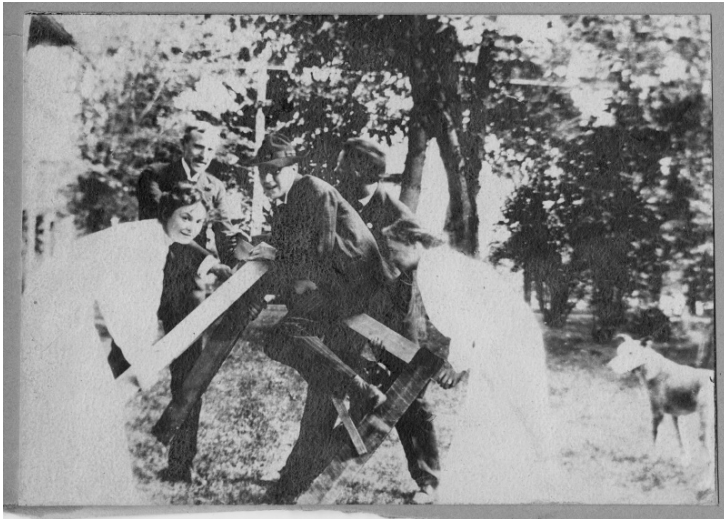

Bess Wallace and Others in Tableau at the Wallace Home

Description

A group of two young men and two young women pose for a photograph as part of a tableau or play. In the center, Frank Wallace is riding a wooden frame "horse" as the others tip the "horse" back. Bess Wallace is at the right; all others are unidentified. A dog is standing off to the right. They are in the yard of the Wallace home at 219 North Delaware Street, Independence, Missouri. This is possibly related to the "St. Agnes Guild," a group of friends of Bess Wallace who presented an outdoor play for children (see "Remembering Delaware Street" by Elizabeth Paxton Forsley). From: Truman home, an album of Wallace family, friends, and vacations.

Date(s)

ca.

1900

Accession Number

82-59-110

2.25x3.1 inches Black & White

Keywords Men Presidential family Women Drama

HST Keywords Truman, Bess - Childhood - Youth; Truman - Homes - Independence; Truman - Relatives - Wallace Family - Wallace, Frank