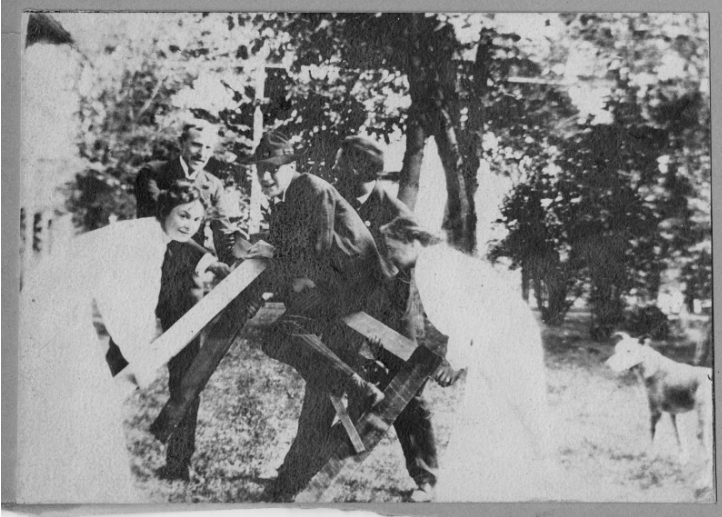

# Bess Wallace and Others in Tableau at the Wallace Home

## Description

A group of two young men and two young women pose for a photograph as part of a tableau or play. In the center, Frank Wallace is riding a wooden frame "horse" as the others tip the "horse" back. Bess Wallace is at the right; all others are unidentified. A dog is standing off to the right. They are in the yard of the Wallace home at 219 North Delaware Street, Independence, Missouri. This is possibly related to the "St. Agnes Guild," a group of friends of Bess Wallace who presented an outdoor play for children (see "Remembering Delaware Street" by Elizabeth Paxton Forsley). From: Truman home, an album of Wallace family, friends, and vacations.

## Date(s)

ca.  
1900

Accession Number 82-59-110

2.25x3.1 inches Black & White

**Keywords** Men Presidential family Women Drama

**HST Keywords** Truman, Bess - Childhood - Youth; Truman - Homes - Independence; Truman - Relatives - Wallace Family - Wallace, Frank