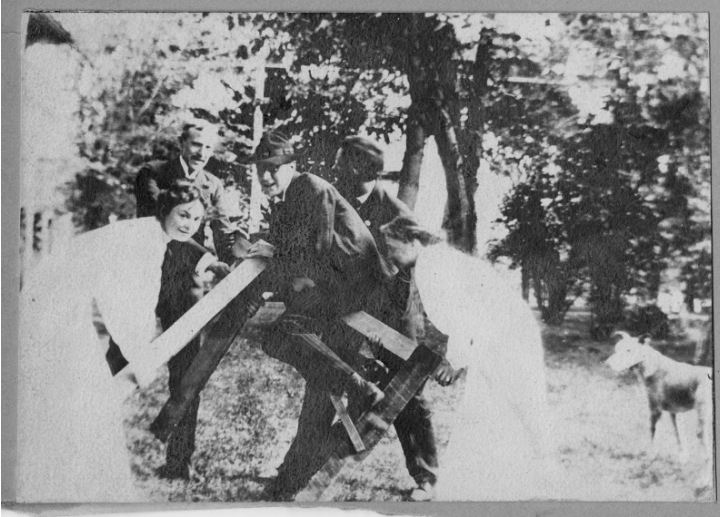

Bess Wallace and Others in Tableau at the Wallace Home

Description

A group of two young men and two young women pose for a photograph as part of a tableau or play. In the center, Frank Wallace is riding a wooden frame "horse" as the others tip the "horse" back. Bess Wallace is at the right; all others are unidentified. A dog is standing off to the right. They are in the yard of the Wallace home at 219 North Delaware Street, Independence, Missouri. This is possibly related to the "St. Agnes Guild," a group of friends of Bess Wallace who presented an outdoor play for children (see "Remembering Delaware Street" by Elizabeth Paxton Forsley). From: Truman home, an album of Wallace family, friends, and vacations.

Date(s)

ca.
1900

Accession Number 82-59-110

2.25x3.1 inches Black & White

Keywords Men Presidential family Women Drama

HST Keywords Truman, Bess - Childhood - Youth; Truman - Homes - Independence; Truman - Relatives - Wallace Family - Wallace, Frank

People Pictured Truman, Bess Wallace, 1885-1982 Wallace, Frank Gates, 1887-1960

Rights Public Domain - This item is in the public domain and can be used freely without further permission.

Note: If you use this image, rights assessment and attribution are your responsibility.