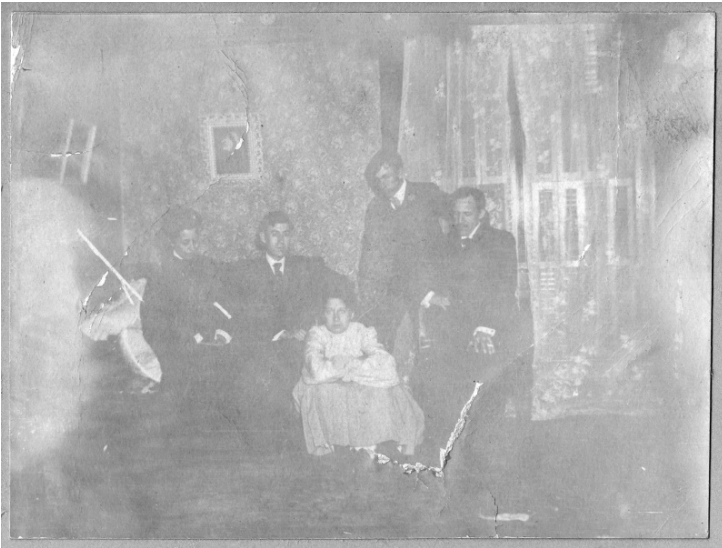

Wallace Family at Home

Description

Bess Wallace (seated on the floor, center) and her family in the parlor of her grandfather's home at 219 North Delaware Street, Independence, Missouri. Bess' mother, Madge Gates Wallace, is on the left. Her brothers, Frank and George Wallace are in the center. An unidentified man is seated on the right, possibly one of the brothers of Madge Gates Wallace. From: Truman home, an album of Wallace family, friends, and vacations.

Date(s)

ca.

1905

Accession Number

82-59-116

2.4x3.1 inches Black & White

Keywords Dwellings Family Portraits, Group Presidential family

HST Keywords Truman, Bess - Childhood, Youth; Truman - Homes - Independence; Truman - Relatives - Wallace Family - Wallace, Mrs. D. W.; Truman - Relatives - Wallace Family - Wallace, George; Truman - Relatives - Wallace Family - Wallace, Frank;