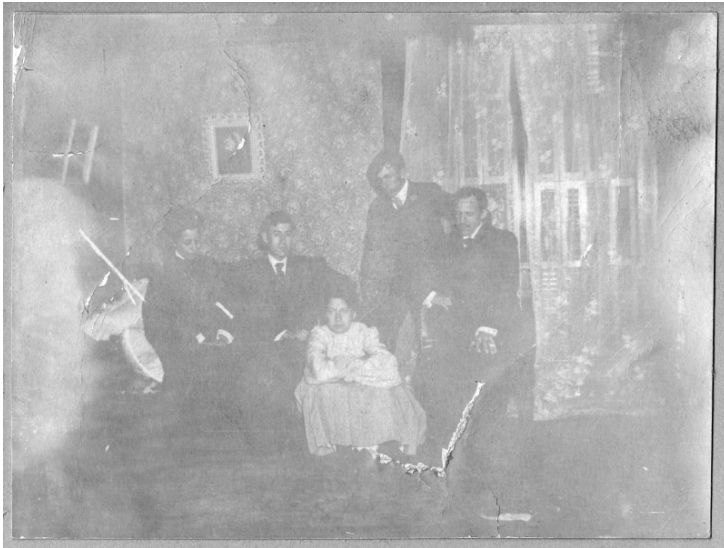

Wallace Family at Home

Description

Bess Wallace (seated on the floor, center) and her family in the parlor of her grandfather's home at 219 North Delaware Street, Independence, Missouri. Bess' mother, Madge Gates Wallace, is on the left. Her brothers, Frank and George Wallace are in the center. An unidentified man is seated on the right, possibly one of the brothers of Madge Gates Wallace. From: Truman home, an album of Wallace family, friends, and vacations.

Date(s)

ca.
1905

Accession Number 82-59-116

2.4x3.1 inches Black & White

Keywords Dwellings Family Portraits, Group Presidential family

HST Keywords Truman, Bess - Childhood, Youth; Truman - Homes - Independence; Truman - Relatives - Wallace Family - Wallace, Mrs. D. W.; Truman - Relatives - Wallace Family - Wallace, George; Truman - Relatives - Wallace Family - Wallace, Frank;