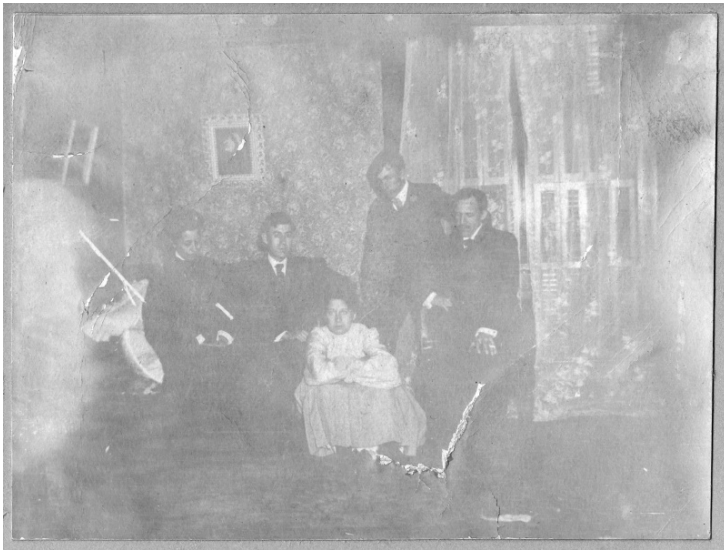

Wallace Family at Home

Description

Bess Wallace (seated on the floor, center) and her family in the parlor of her grandfather's home at 219 North Delaware Street, Independence, Missouri. Bess' mother, Madge Gates Wallace, is on the left. Her brothers, Frank and George Wallace are in the center. An unidentified man is seated on the right, possibly one of the brothers of Madge Gates Wallace. From: Truman home, an album of Wallace family, friends, and vacations.

Date(s)

ca.
1905

Accession Number 82-59-116

2.4x3.1 inches Black & White

Keywords Dwellings Family Portraits, Group Presidential family

HST Keywords Truman, Bess - Childhood, Youth; Truman - Homes - Independence; Truman - Relatives - Wallace Family - Wallace, Mrs. D. W.; Truman - Relatives - Wallace Family - Wallace, George; Truman - Relatives - Wallace Family - Wallace, Frank;