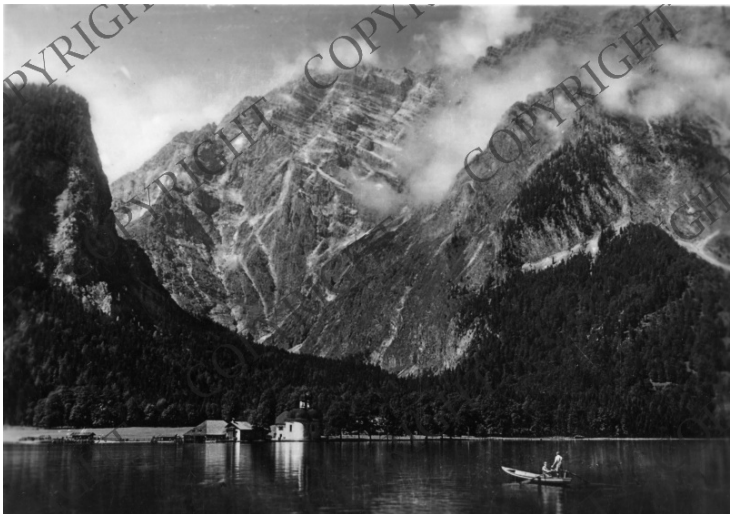

St. Bartholoma on Lake Konigssee with Mount Watzmann in Background

Description

Scenic photograph of Lake Konigssee, Bavaria, Germany, with Mount Watzmann in the background.

Date(s)

ca.
1944

Accession Number 2014-3170

3.5 x 2.75 inches Black & White

Related Collection [Long, Westray Battle Boyce Papers](#)

Keywords Lakes Mountains

Rights Copyrighted - This item is copyrighted and cannot be published, reproduced, or otherwise used without the explicit permission of the copyright holder.