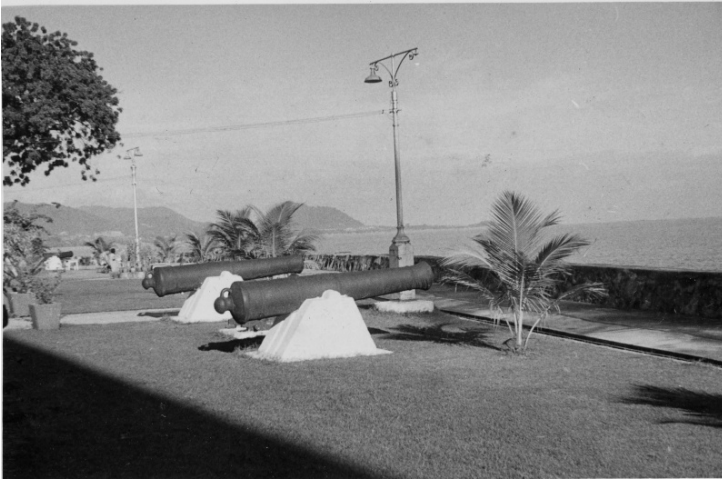

Two Cannons Mounted Near a Shoreline

Description

Two cannons are mounted near a shoreline near Eastern and Oriental Hotel, Penang, Malaysia.

Date(s)

December 1959

Accession Number 2014-1522

3.5x2.5 inches Black & White