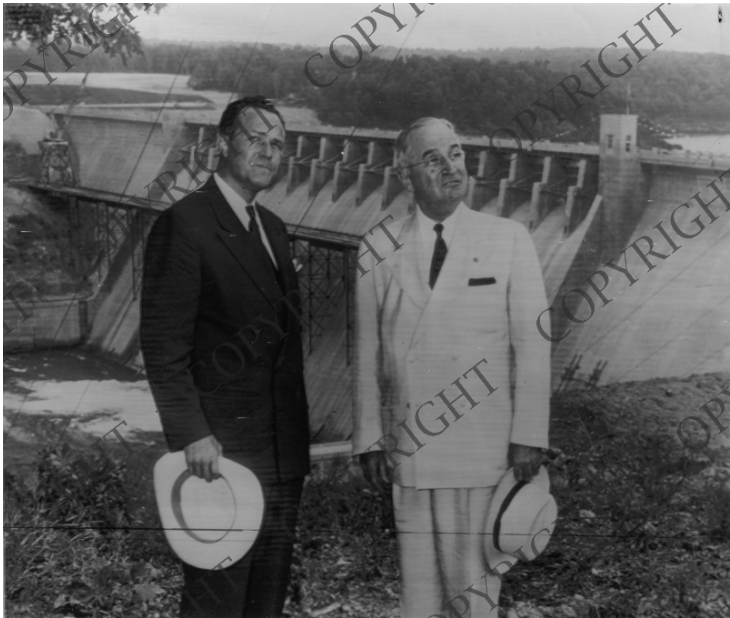

President Truman and Arkansas Governor Sid McMath at Bull Shoals Dam

Description

President Harry S. Truman (right) and Arkansas Governor Sid McMath stand overlooking the new Bull Shoals Dam. President Truman dedicated the dam and also the other new dam in the area, the Norfolk Dam. The President arrived by train from Little Rock this morning. Same as 68-1536, only slightly better print. From: Houston Post.

Date(s)

July 2, 1952

Accession Number 93-01

8x10 inches (21x26 cm) Black & White

Keywords Dams Dedications (Monuments, etc.) Governors Presidents

HST Keywords Arkansas - Bull Shoals and Norfolk Dams; Truman - Addresses - Dedications - Bull Shoals and Norfolk Dams; Truman - Ceremonies - Dedications - Bull Shoals and Norfolk Dams

People Pictured McMath, Sid Truman, Harry S., 1884-1972

Rights Copyrighted - This item is copyrighted and cannot be published, reproduced, or otherwise used without the explicit permission of the copyright holder.