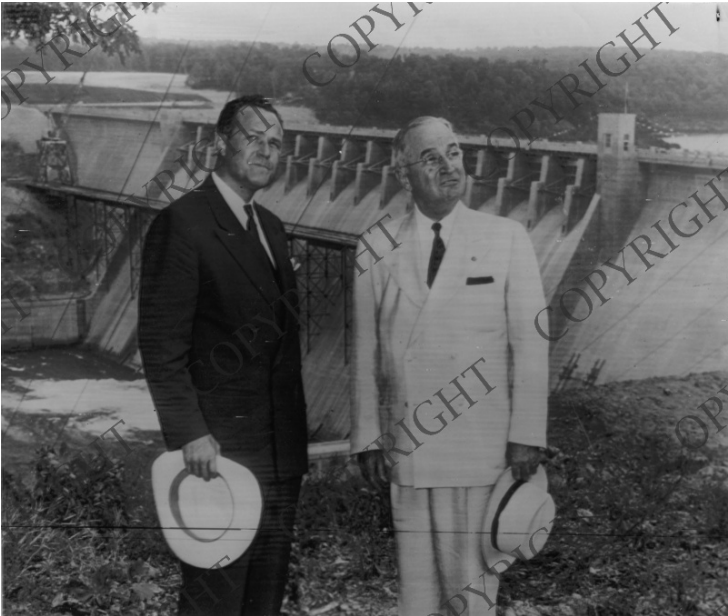

President Truman and Arkansas Governor Sid McMath at Bull Shoals Dam

Description

President Harry S. Truman (right) and Arkansas Governor Sid McMath stand overlooking the new Bull Shoals Dam. President Truman dedicated the dam and also the other new dam in the area, the Norfolk Dam. The President arrived by train from Little Rock this morning. Same as 68-1536, only slightly better print. From: Houston Post.

Date(s)

July 2, 1952

Accession Number
93-01

8x10 inches (21x26 cm) Black & White

Keywords Dams Dedications (Monuments, etc.) Governors Presidents

HST Keywords Arkansas - Bull Shoals and Norfolk Dams; Truman - Addresses - Dedications - Bull Shoals and Norfolk Dams; Truman - Ceremonies - Dedications - Bull Shoals and Norfolk Dams

People Pictured McMath, Sid Truman, Harry S., 1884-1972

Rights Copyrighted - This item is copyrighted and cannot be published, reproduced, or otherwise used without the explicit permission of the copyright holder.