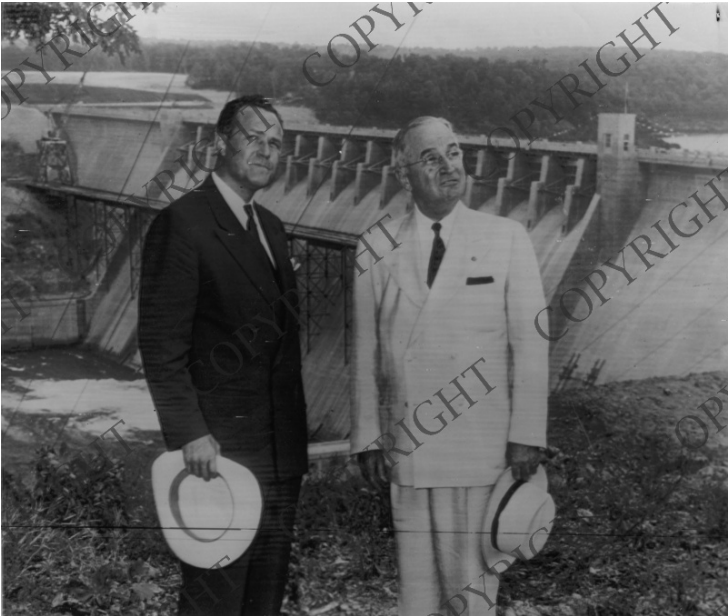

President Truman and Arkansas Governor Sid McMath at Bull Shoals Dam

Description

President Harry S. Truman (right) and Arkansas Governor Sid McMath stand overlooking the new Bull Shoals Dam. President Truman dedicated the dam and also the other new dam in the area, the Norfolk Dam. The President arrived by train from Little Rock this morning. Same as 68-1536, only slightly better print. From: Houston Post.

Date(s)

July 2, 1952

Accession Number 93-01

8x10 inches (21x26 cm) Black & White

Keywords Dams Dedications (Monuments, etc.) Governors Presidents

HST Keywords Arkansas - Bull Shoals and Norfolk Dams; Truman - Addresses - Dedications - Bull Shoals and Norfolk Dams; Truman - Ceremonies - Dedications - Bull Shoals and Norfolk Dams

People Pictured McMath, Sid Truman, Harry S., 1884-1972

Rights Copyrighted - This item is copyrighted and cannot be published, reproduced, or otherwise used without the explicit permission of the copyright holder.