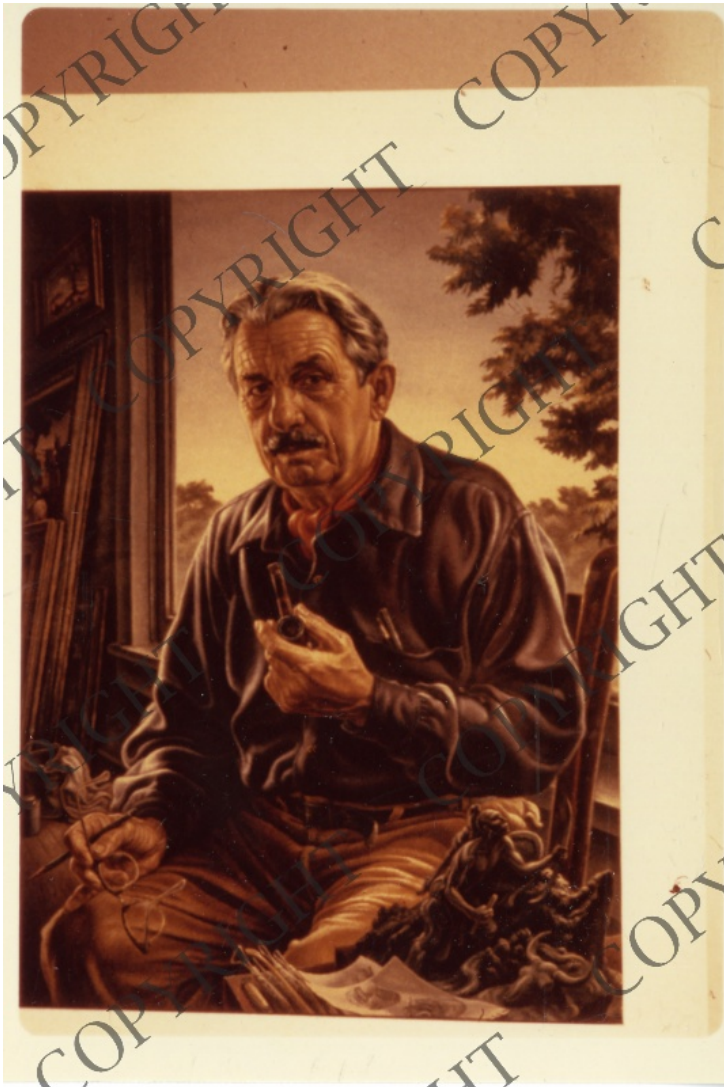

Thomas Hart Benton Portrait

Description

Slide of a portrait of the artist Thomas Hart Benton, painted by Charles Banks Wilson. From: Charles Banks Wilson.

Date(s)

January 22, 1963

Accession Number

63-993x

4x5 inches (10x13 cm) Color

Keywords Artists Painting Portraits

People Pictured Benton, Thomas Hart, 1889-1975

Rights Copyrighted - This item is copyrighted and cannot be published, reproduced, or otherwise used without the explicit permission of the copyright holder.