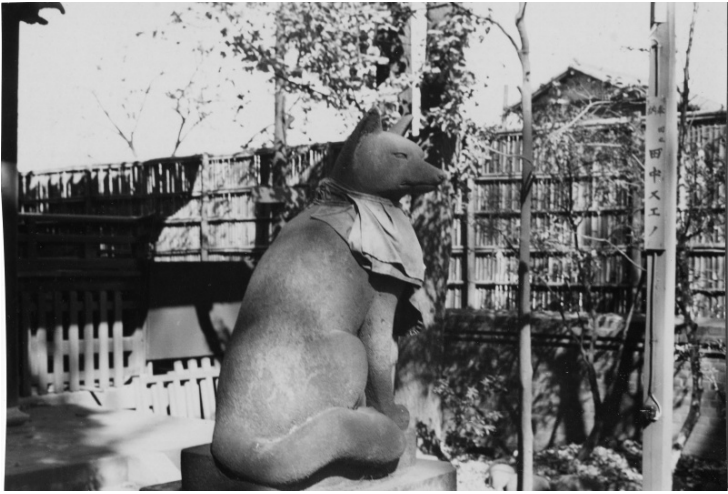

Shinto Fox in Tokyo, Japan

Description

Image of a Shinto Fox sculpture or statue wearing a cloth scarf located in Tokyo, Japan.

Date(s)

1963

Accession Number

2014-1238

4.7x3.25 inches Black & White