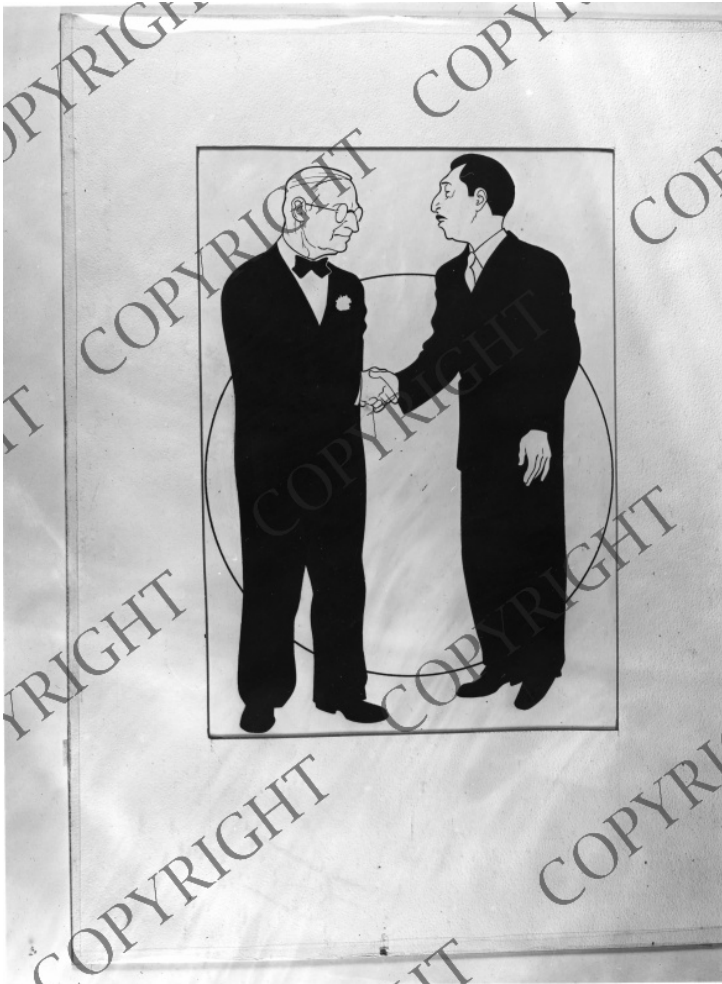

Cartoon Featuring Presidents Truman and Aleman

Description

This political cartoon shows President Harry S. Truman (left) shaking hands with Mexican President Miguel Aleman (right).

Date(s)

ca.
1947

Accession Number 63-965

8x10 inches (21x26 cm) Black & White

Keywords Political cartoons Presidents

People Pictured Aleman, Miguel, 1905-1983 Truman, Harry S., 1884-1972

Rights Copyrighted - This item is copyrighted and cannot be published, reproduced, or otherwise used without the explicit permission of the copyright holder.