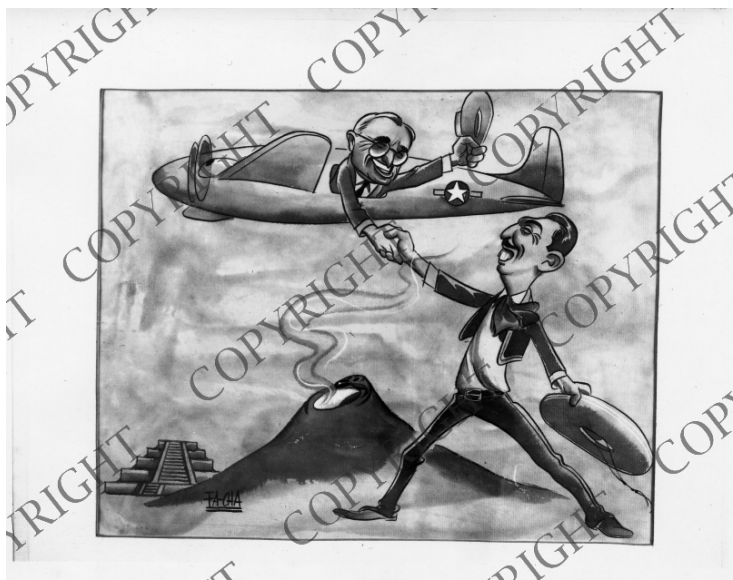

Cartoon from Mexico - Facha

Description

This political cartoon from Mexico by Facha shows President Harry S. Truman in an airplane shaking hands with Mexican President Miguel Aleman who is standing on the ground. The plane is flying over what appears to be a volcano and an ancient pyramid.

Date(s)

ca.
1947

Accession Number 63-960

8x10 inches (21x26 cm) Black & White

Keywords Political cartoons Presidents

HST Keywords Cartoon - Facha

People Pictured Aleman, Miguel, 1905-1983 Truman, Harry S., 1884-1972