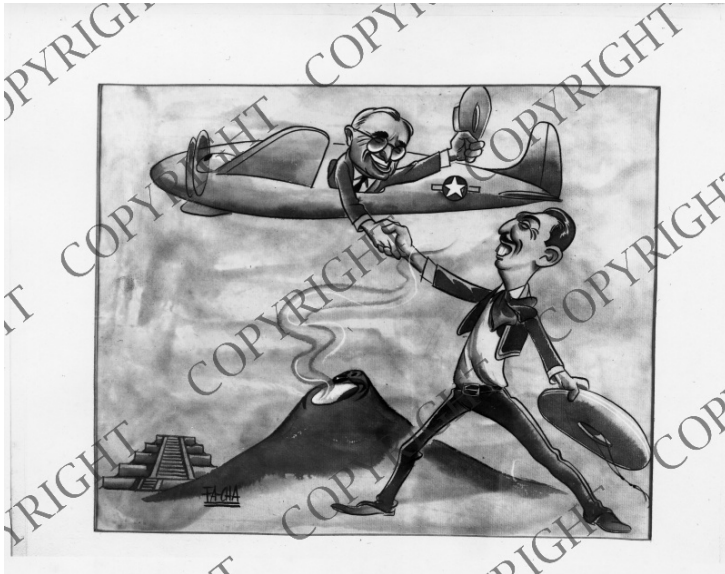

Cartoon from Mexico - Facha

Description

This political cartoon from Mexico by Facha shows President Harry S. Truman in an airplane shaking hands with Mexican President Miguel Aleman who is standing on the ground. The plane is flying over what appears to be a volcano and an ancient pyramid.

Date(s)

ca.
1947

Accession Number 63-960

8x10 inches (21x26 cm) Black & White

Keywords Political cartoons Presidents

HST Keywords Cartoon - Facha

People Pictured Aleman, Miguel, 1905-1983 Truman, Harry S., 1884-1972