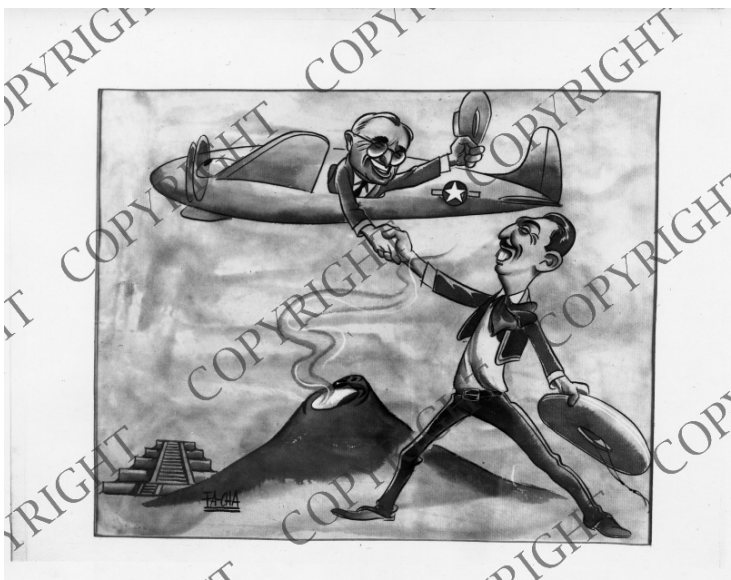

Cartoon from Mexico - Facha

Description

This political cartoon from Mexico by Facha shows President Harry S. Truman in an airplane shaking hands with Mexican President Miguel Aleman who is standing on the ground. The plane is flying over what appears to be a volcano and an ancient pyramid.

Date(s)

ca.

1947

Accession Number

63-960

8x10 inches (21x26 cm) Black & White

Keywords Political cartoons Presidents

HST Keywords Cartoon - Facha