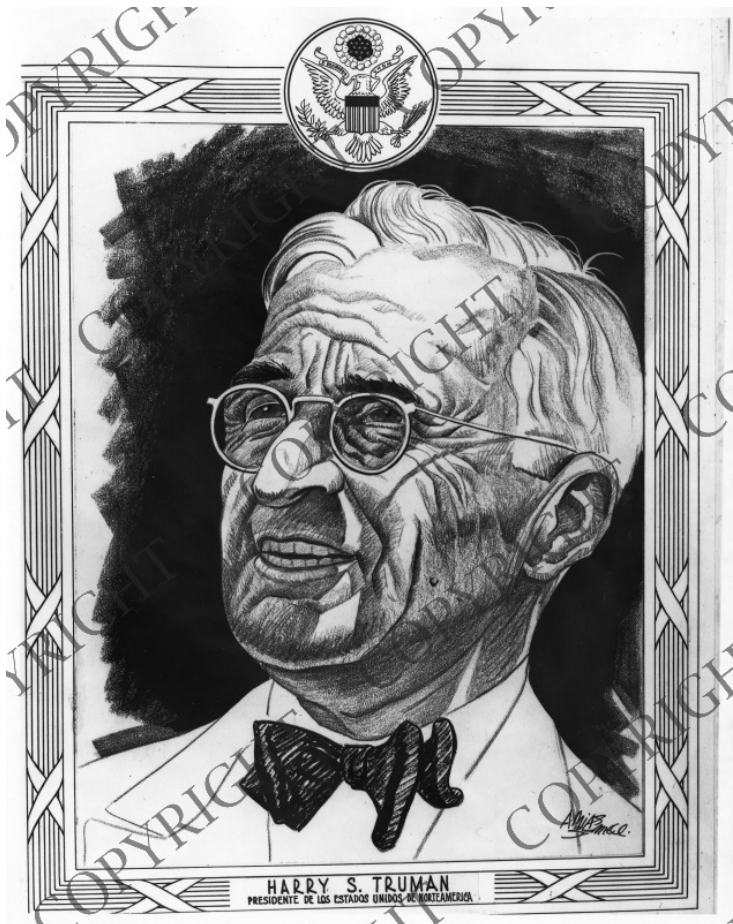

Cartoon from Mexico - Bemyce

Description

This photograph of a political cartoon from Mexico by Bemyce is a portrait of President Harry S. Truman with the label "Presidente de los Estados Unidos de Norteamérica." The portrait is modeled on portrait drawing of Senator Truman on the cover of the March 8, 1943 issue of TIME magazine.

Date(s)

ca.
1947

Accession Number 63-961

8x10 inches (21x26 cm) Black & White

Keywords Political cartoons Presidents

HST Keywords Cartoon - Bemyce

People Pictured Truman, Harry S., 1884-1972

Rights Copyrighted - This item is copyrighted and cannot be published, reproduced, or otherwise used without the explicit permission of the copyright holder.