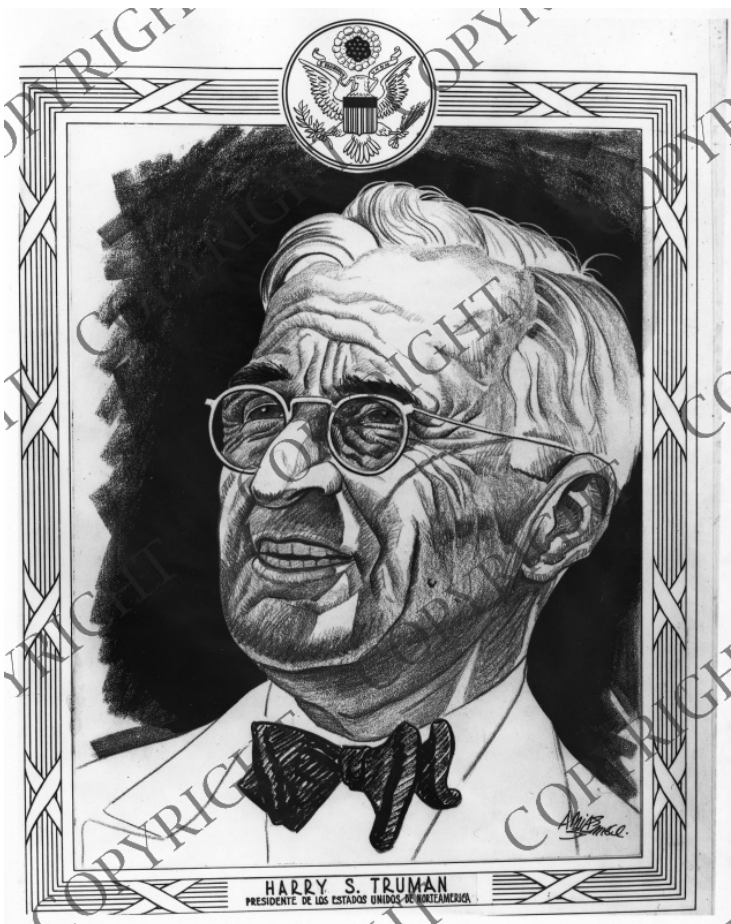

Cartoon from Mexico - Bemyce

Description

This photograph of a political cartoon from Mexico by Bemyce is a portrait of President Harry S. Truman with the label "Presidente de los Estados Unidos de Norteamérica." The portrait is modeled on portrait drawing of Senator Truman on the cover of the March 8, 1943 issue of TIME magazine.

Date(s)

ca.
1947

Accession Number 63-961

8x10 inches (21x26 cm) Black & White

Keywords Political cartoons Presidents

HST Keywords Cartoon - Bemyce

People Pictured Truman, Harry S., 1884-1972

Rights Copyrighted - This item is copyrighted and cannot be published, reproduced, or otherwise used without the explicit permission of the copyright holder.