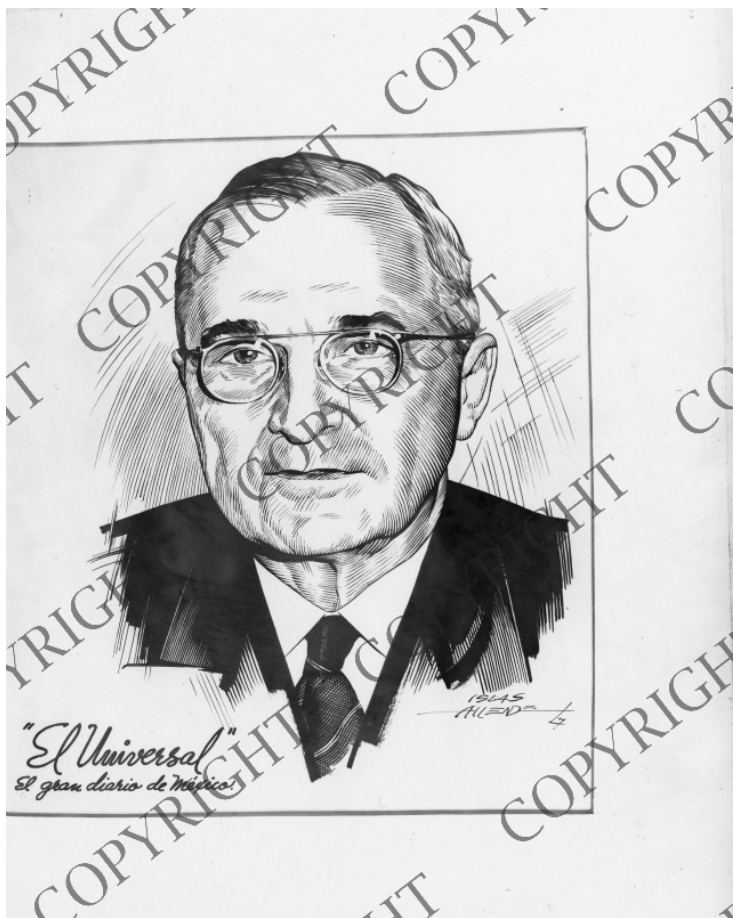

# Cartoon from Mexico - Allende

## Description

This photograph of a political cartoon from Mexico is an image of President Harry S. Truman's face with the caption "El Universal - El gran diario de Mexico."

## Date(s)

ca.  
1947

Accession Number 63-969

8x10 inches (21x26 cm) Black & White

**Keywords** Political cartoons Presidents

**HST Keywords** Cartoon - Allende

**People Pictured** Truman, Harry S., 1884-1972