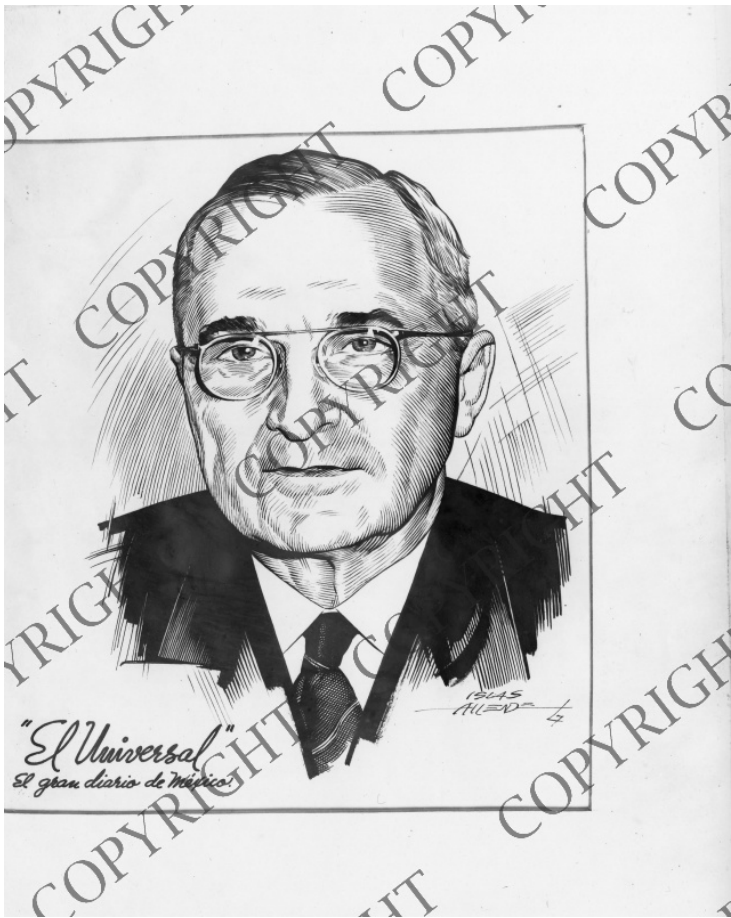

Cartoon from Mexico - Allende

Description

This photograph of a political cartoon from Mexico is an image of President Harry S. Truman's face with the caption "El Universal - El gran diario de Mexico."

Date(s)

ca.
1947

Accession Number 63-969

8x10 inches (21x26 cm) Black & White

Keywords Political cartoons Presidents

HST Keywords Cartoon - Allende

People Pictured Truman, Harry S., 1884-1972

Rights Copyrighted - This item is copyrighted and cannot be published, reproduced, or otherwise used without the explicit permission of the copyright holder.