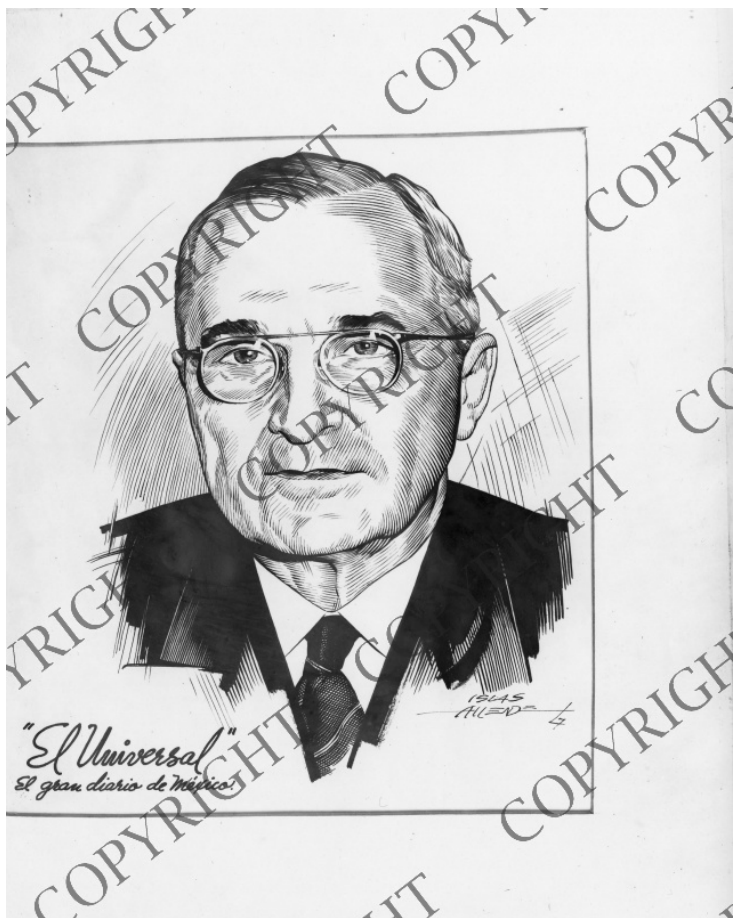

# Cartoon from Mexico - Allende

## Description

This photograph of a political cartoon from Mexico is an image of President Harry S. Truman's face with the caption "El Universal - El gran diario de Mexico."

Date(s)

ca.

1947

Accession Number

63-969

8x10 inches (21x26 cm) Black & White

Keywords Political cartoons Presidents

HST Keywords Cartoon - Allende

People Pictured Truman, Harry S., 1884-1972

Rights Copyrighted - This item is copyrighted and cannot be published, reproduced, or otherwise used without the explicit permission of the copyright holder.