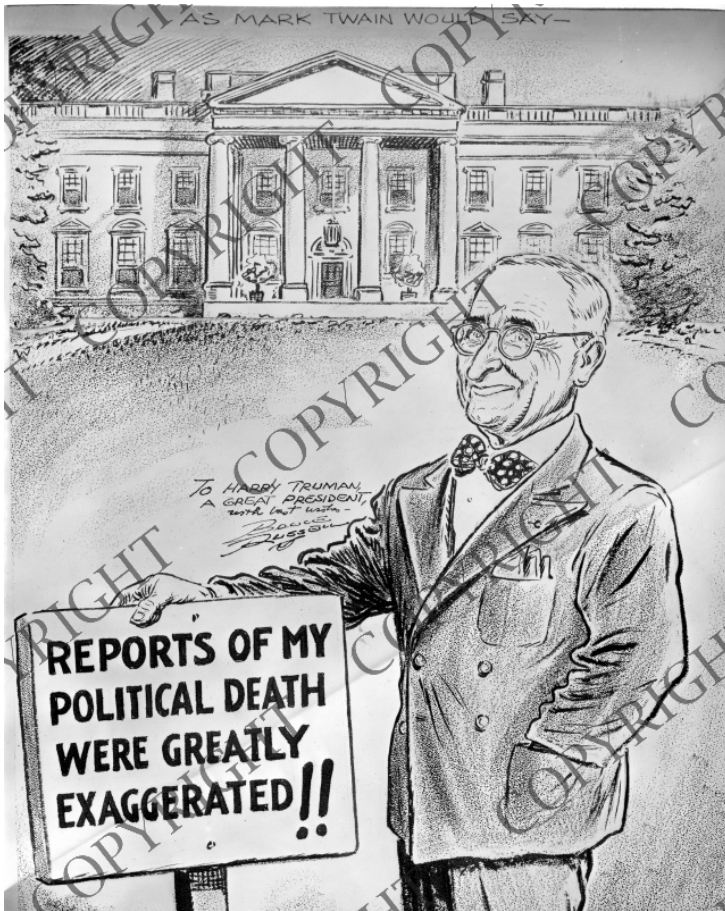

# Cartoon on 1948 Election by Bruce Russell

## Description

This political cartoon by Bruce Russell shows President Harry S. Truman in front of the White House with a sign saying "Reports of My Political Death Were Greatly Exaggerated!!" The caption above the cartoon reads "As Mark Twain Would Say - ."

Date(s)

ca.

1948

Accession Number  
63-943

8x10 inches (21x26 cm) Black & White

Keywords Political cartoons Presidential campaign, 1948

HST Keywords Cartoon - Russell, Bruce

People Pictured Truman, Harry S., 1884-1972