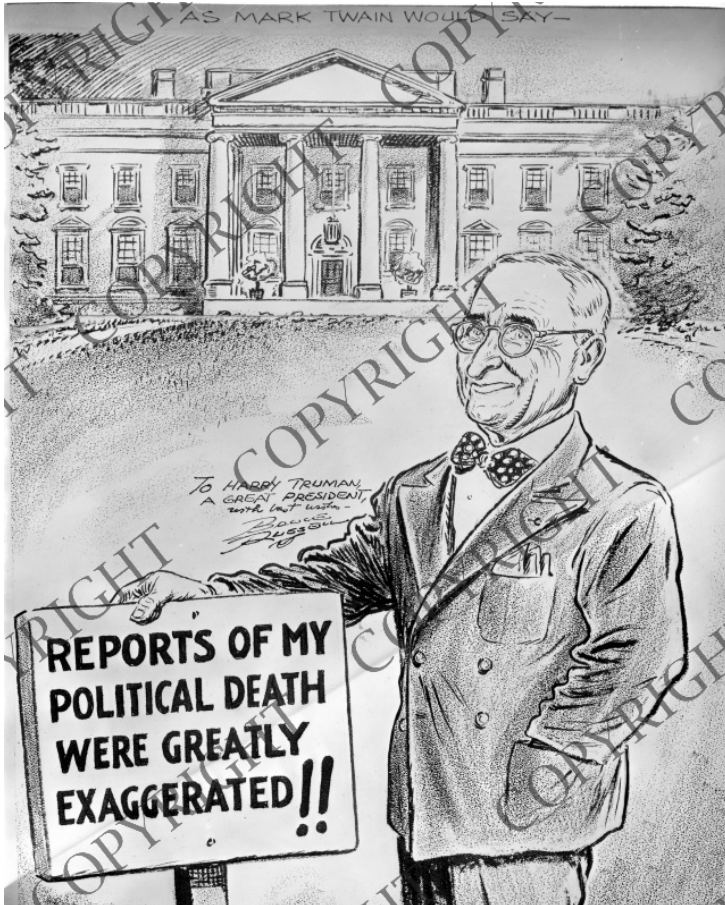

Cartoon on 1948 Election by Bruce Russell

Description

This political cartoon by Bruce Russell shows President Harry S. Truman in front of the White House with a sign saying "Reports of My Political Death Were Greatly Exaggerated!!" The caption above the cartoon reads "As Mark Twain Would Say - ."

Date(s)

ca.

1948

Accession Number

63-943

8x10 inches (21x26 cm) Black & White

Keywords Political cartoons Presidential campaign, 1948

HST Keywords Cartoon - Russell, Bruce