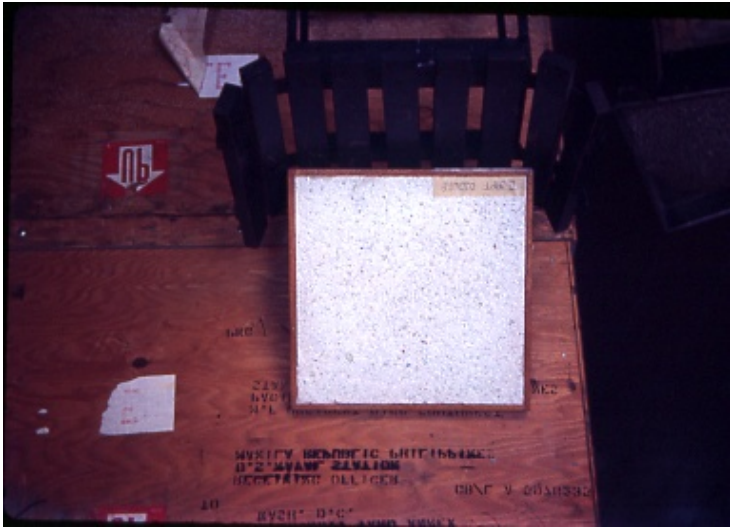

Stucco Sample for the Pacific War Memorial

Description

Slide of stucco sample type two for the Pacific War Memorial located on the island of Corregidor, Philippines. From original slide SL2875.

Date(s)

ca.
1967

Accession Number 2013-3150

1x1.5 inches Color

Related Collection [O'Neal, Emmet Papers](#)

Keywords Memorials Building materials

Rights The Library is unaware of any copyright claims to this item; use at your own risk.