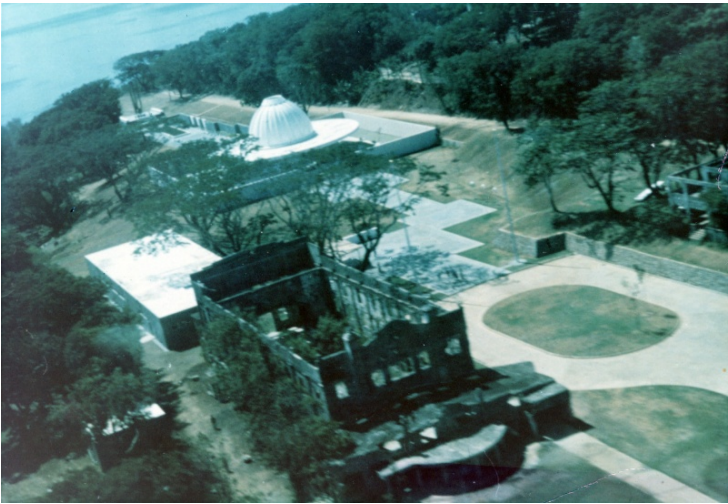

Aerial View of the Pacific War Memorial

Description

Aerial view of the Pacific War Memorial. The theatre ruins appear in the foreground. The Memorial is located in Corregidor, Philippines.

Date(s)

June 22, 1968

Accession Number

2013-3118

5x7 inches (13x18 cm) Color

Related Collection [O'Neal, Emmet Papers](#)

Keywords Aerial photographs Memorials

HST Keywords Philippines, Corregidor

Rights The Library is unaware of any copyright claims to this item; use at your own risk.