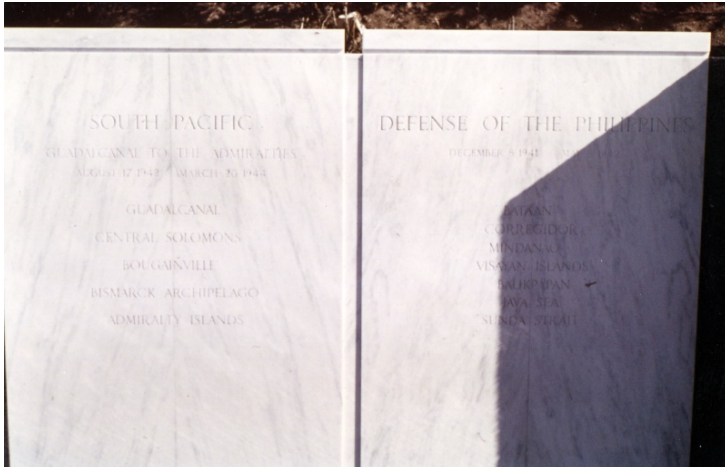

# Sample Commemorative Panel at the Pacific War Memorial

## Description

View of a typical commemorative panel at the Pacific War Memorial located on the island of Corregidor, Philippines.

## Date(s)

ca.  
1968

**Accession Number** 2013-3065

3.5x5 inches    Color

**Related Collection** [O'Neal, Emmet Papers](#)

**Keywords** Memorials

**HST Keywords** Philippines, Corregidor

**Rights** The Library is unaware of any copyright claims to this item; use at your own risk.