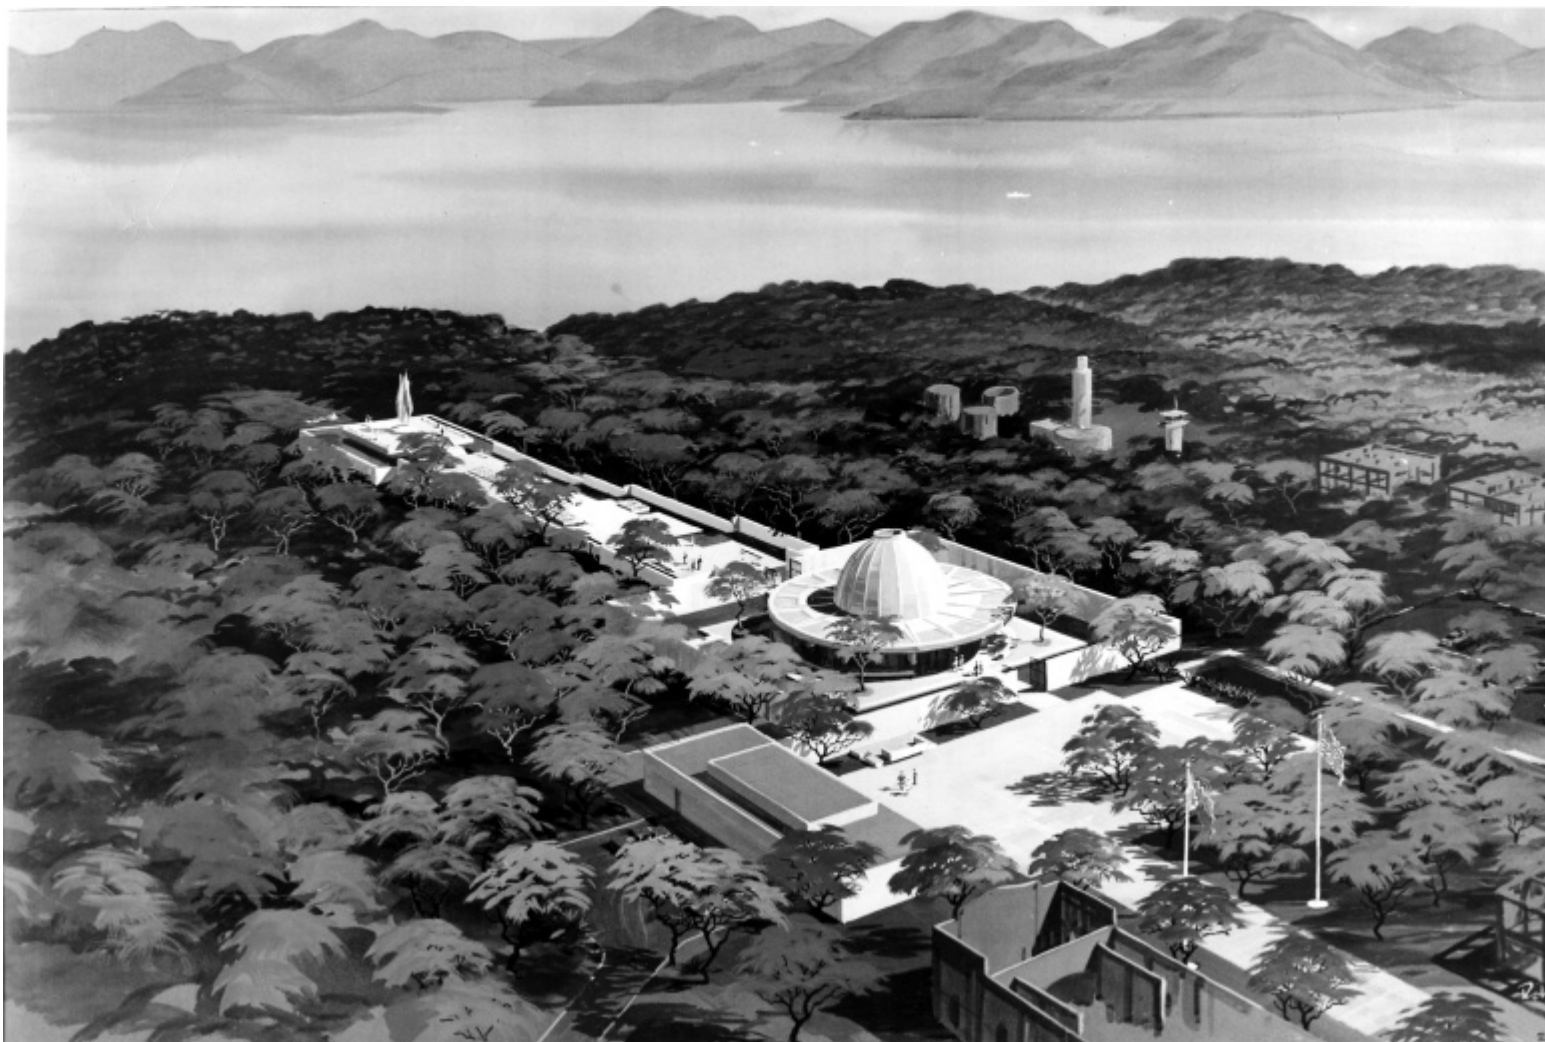

Artist's Rendering of the Corregidor-Bataan Memorial

Accession Number

2013-3053

Description

Artists rendering of the Corregidor-Bataan Memorial, later called the Pacific War Memorial. The design was created by Naramore, Bain, Brady & Johanson Architects & Engineers with Lawrence Halprin & Associates Landscape Architects.