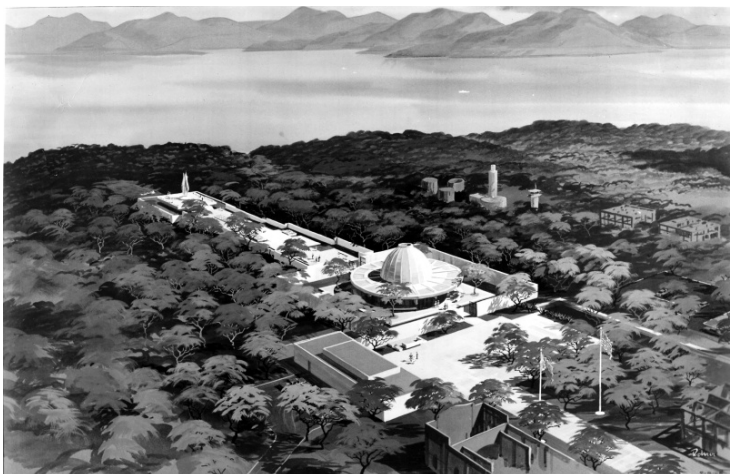

Artist's Rendering of the Corregidor-Bataan Memorial

Accession Number 2013-3053

8x10 inches (21x26 cm) Black & White

Related Collection [O'Neal, Emmet Papers](#)

Keywords Drawing Memorials

Rights The Library is unaware of any copyright claims to this item; use at your own risk.