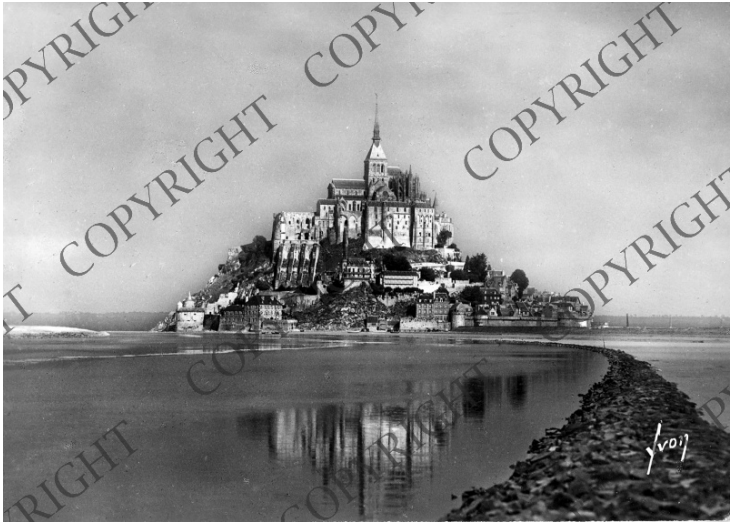

Postcard, Mont St. Michel

Description

A postcard of Mont Saint-Michel (Manche), France.

Date(s)

ca.

1945

Accession Number
63-723-02

5.75x4 inches Black & White