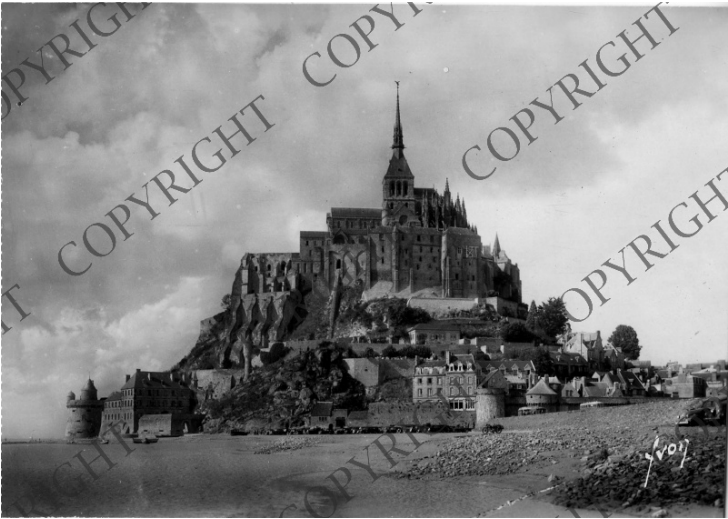

Postcard, Mont St. Michel

Description

A postcard of Mont Saint-Michel (Manche), France.

Date(s)

ca.

1945

Accession Number

63-723-06

5.75x4 inches Black & White

Related Collection [Redding, John M. Papers](#)

Keywords Church buildings Islands Monasteries

Rights Copyrighted - This item is copyrighted and cannot be published, reproduced, or otherwise used without the explicit permission of the copyright holder.