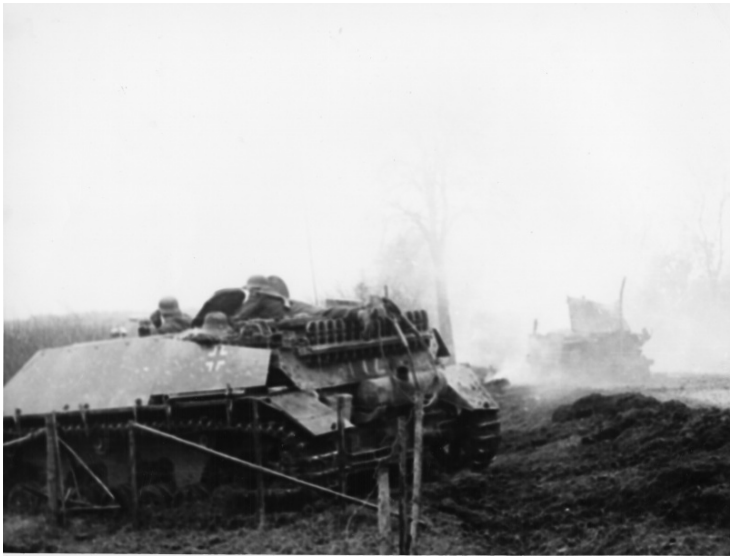

German Armored Vehicle

Description

A German armored vehicle carrying unidentified soldiers makes its way off road. Possibly near Poteau, Belgium. From a group of captured German photographs.

Date(s)

ca.
1944

Accession Number 63-628

8x10 inches (21x26 cm) Black & White

Related Collection [Redding, John M. Papers](#)

Keywords Roads Soldiers Vehicles, Military World War, 1939-1945

HST Keywords World War II - General File