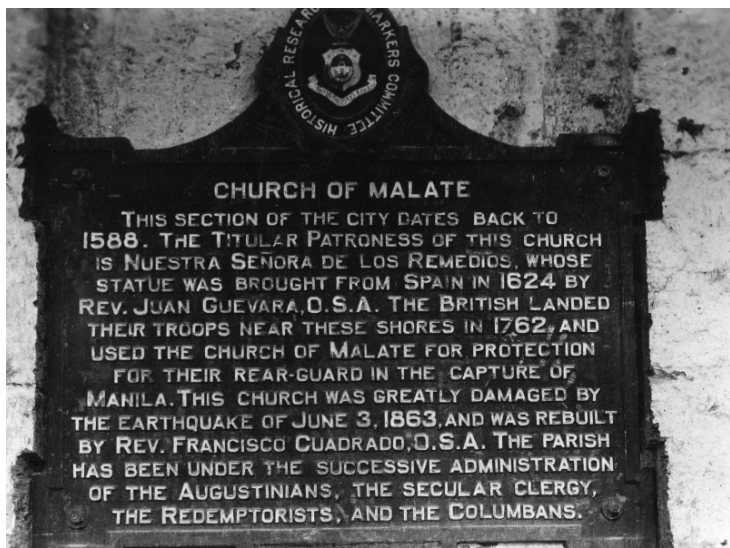

Historical Marker for Church of Malate

Description

A historical marker on the Church of Malate, Manila, Philippines, which was heavily damaged in the bombing of the Philippines during World War II. Donor: John Paxton.

Date(s)

ca.

1945

Accession Number

2013-2454

3.6x4.8 inches Black & White

Keywords Church buildings Signs and signboards War damage

Rights The Library is unaware of any copyright claims to this item; use at your own risk.