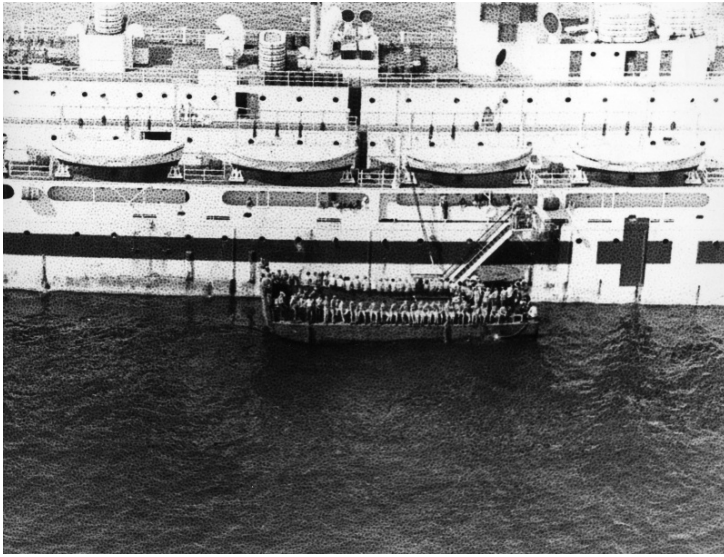

Red Cross Ship in Manila Bay

Description

An unidentified ship, possibly a Red Cross ship, in Manila Bay, Philippines. Caption on the back of the photo states this photo is from a 35 millimeter reticulated negative, shot with a 90 millimeter telephoto lens. Donor: John Paxton.

Date(s)

ca.
1945

Accession Number 2013-2419

4.1x4.8 inches Black & White

Keywords Aerial photographs Ships

Rights The Library is unaware of any copyright claims to this item; use at your own risk.

Note: If you use this image, rights assessment and attribution are your responsibility.