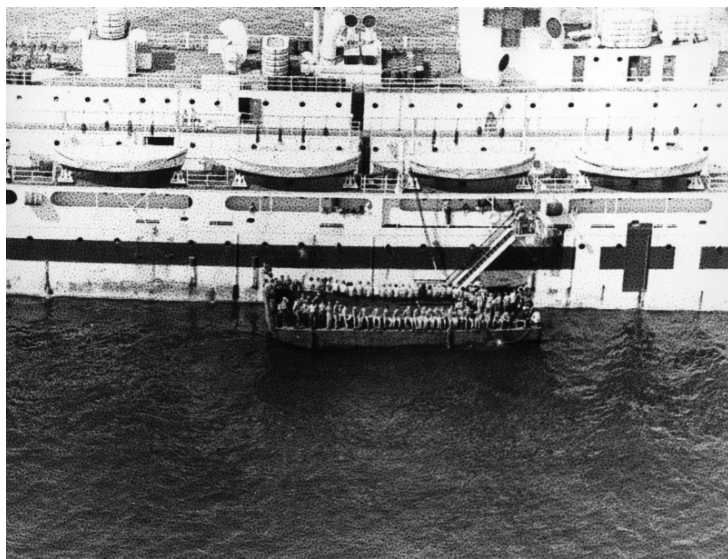

Red Cross Ship in Manila Bay

Description

An unidentified ship, possibly a Red Cross ship, in Manila Bay, Philippines. Caption on the back of the photo states this photo is from a 35 millimeter reticulated negative, shot with a 90 millimeter telephoto lens. Donor: John Paxton.

Date(s)

ca.

1945

Accession Number

2013-2419

4.1x4.8 inches Black & White

Keywords Aerial photographs Ships

Rights The Library is unaware of any copyright claims to this item; use at your own risk.