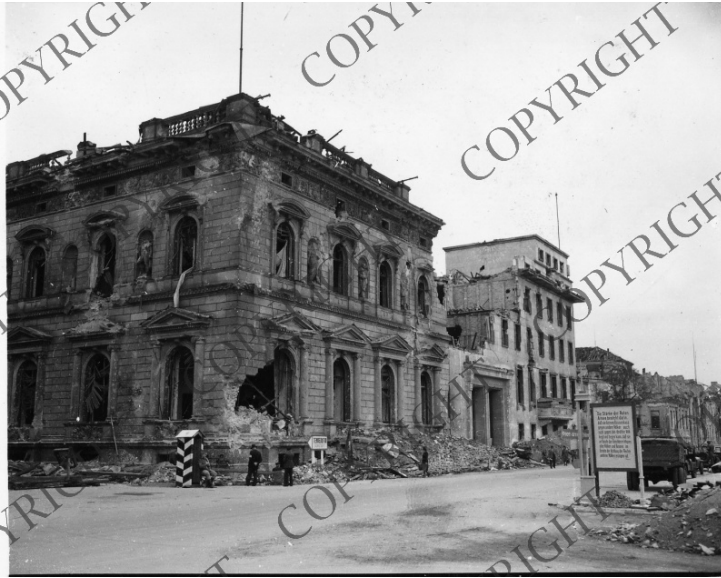

Allied Forces Enter Berlin: Two Chancellery Buildings

Description

A view of the ruins of two Reich Chancellery buildings on Wilhelm Platz in Berlin, Germany. On the left is the Vice Chancellery used by Franz von Papen and on the right is the Chancellery where Adolf Hitler had his offices.

Date(s)

1945

Accession Number
63-438

4x6 inches (10x15 cm) Black & White

Related Collection [Redding, John M. Papers](#)

Keywords Buildings Streets World War, 1939-1945 War damage

Rights Copyrighted - This item is copyrighted and cannot be published, reproduced, or otherwise used without the explicit permission of the copyright holder.