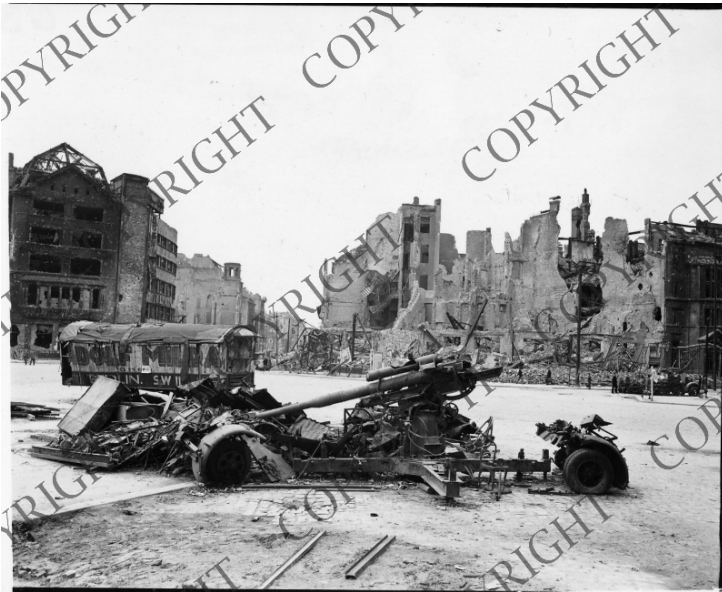

Allied Forces in Berlin: Potsdamer Platz

Description

A view taken on the Potsdamer Platz in Berlin, Germany, with a wrecked 88 millimeter artillery piece in the foreground. There was a great deal of damage done to this part of Berlin, due to bombing and the fighting with the Russians into the heart of the city.

Date(s)

1945

Accession Number 63-407

4x6 inches (10x15 cm) Black & White

Related Collection [Redding, John M. Papers](#)

Keywords Artillery World War, 1939-1945 War damage

Rights Copyrighted - This item is copyrighted and cannot be published, reproduced, or otherwise used without the explicit permission of the copyright holder.