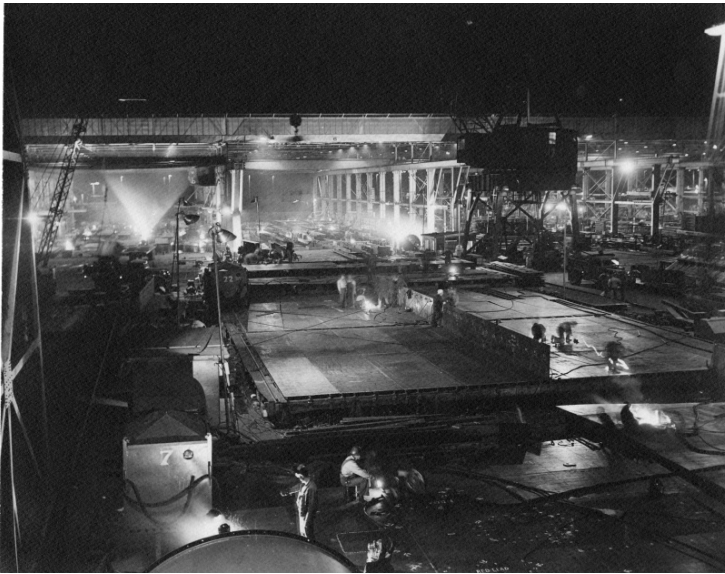

Ship Construction

Description

A shipyard at night with ships under construction, California Shipbuilding Corporation, Terminal Island, California.

Date(s)

March 26, 1943

Accession Number

63-273

7.5x9.5 inches Black & White