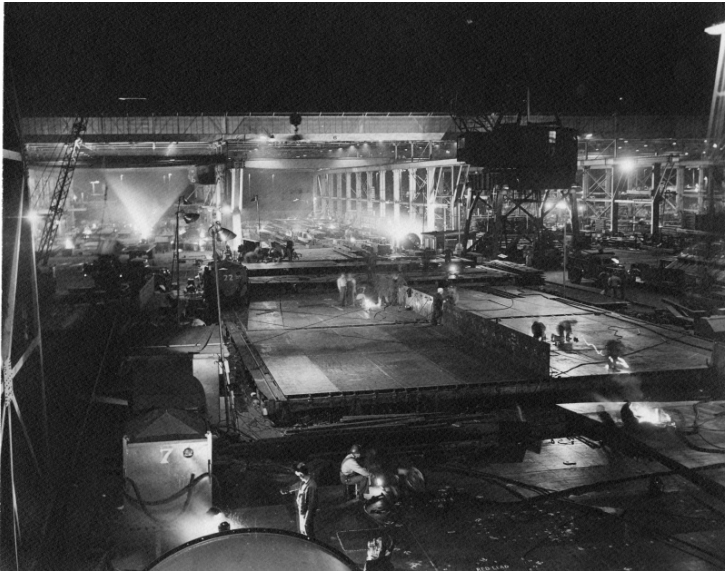

Ship Construction

Description

A shipyard at night with ships under construction, California Shipbuilding Corporation, Terminal Island, California.

Date(s)

March 26, 1943

Accession Number

63-273

7.5x9.5 inches Black & White