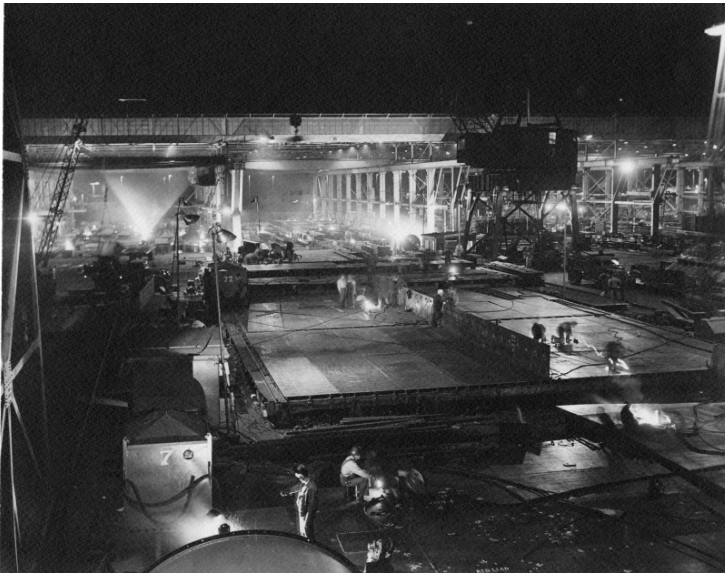

Ship Construction

Description

A shipyard at night with ships under construction, California Shipbuilding Corporation, Terminal Island, California.

Date(s)

March 26, 1943

Accession Number 63-273

7.5x9.5 inches Black & White