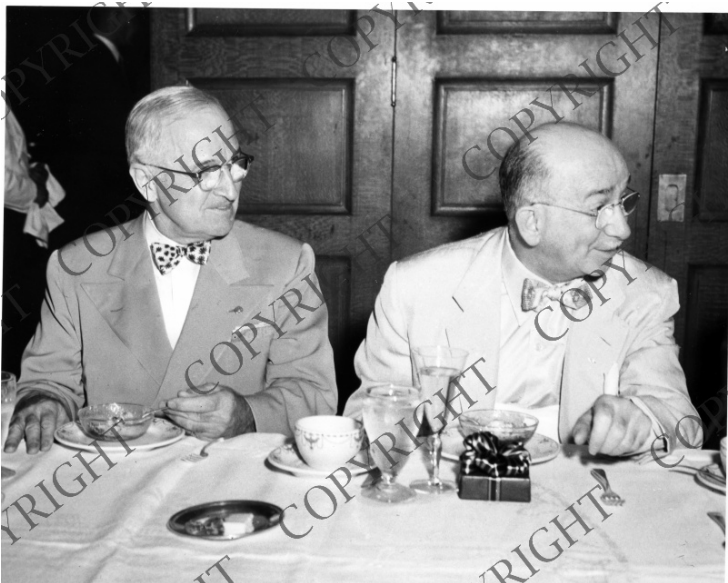

Former President Truman and Henry Talge at Banquet Table

Description

Former President Harry S. Truman (left) is seated with his friend, Kansas City businessman Henry Talge at a banquet table at the Muehlebach Hotel. The occasion is apparently Mr. Talge's birthday. See related photos 2009-2043 to 2070. From: Mo-Bee Photo Service.

Date(s)

Accession Number
2009-2043

8x10 inches (21x26 cm) Black & White

Keywords Birthdays Ex-presidents Friends and associates

HST Keywords Hotels - Muehlebach; Jewish - Jews; Truman - Banquets - Luncheons - Talge Birthday

People Pictured Talge, Henry J., 1892-1990 Truman, Harry S., 1884-1972

Rights Copyrighted - This item is copyrighted and cannot be published, reproduced, or otherwise used without the explicit permission of the copyright holder.