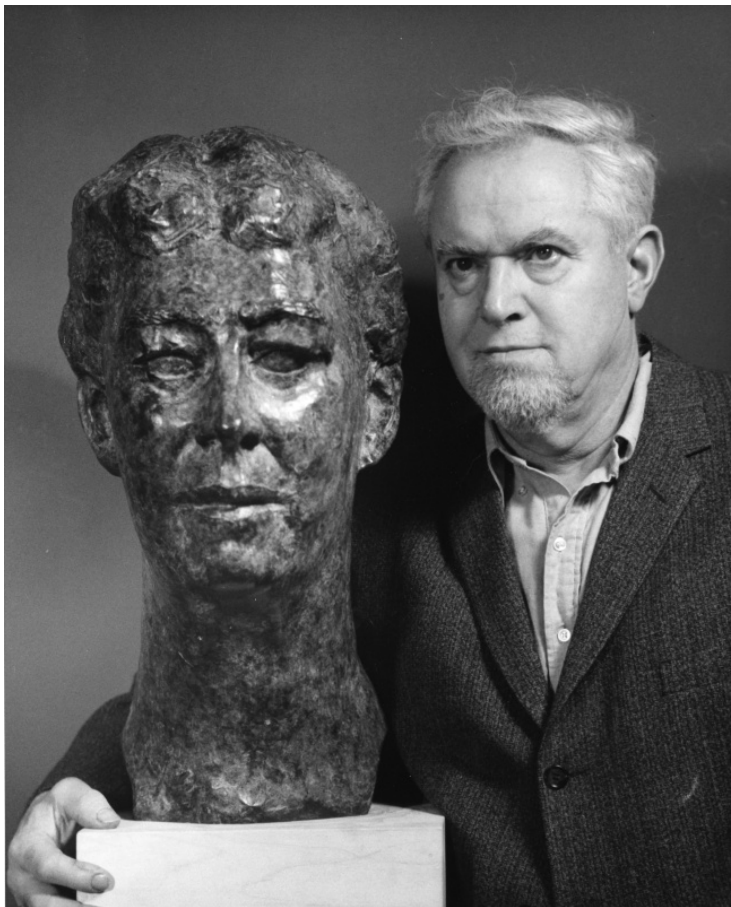

Sculptor with Roosevelt Bust

Description

Sculptor Pietro Lazzari with his bust of former First Lady Eleanor Roosevelt.

Date(s)

December 1964

Accession Number 2013-1486-01

8x10 inches (21x26 cm) Black & White

Related Collection [Chapman, Oscar L. Papers](#)

Keywords Artists Busts Sculpture

People Pictured Lazzari, Pietro, 1898-1979

Rights Public Domain - This item is in the public domain and can be used freely without further permission.