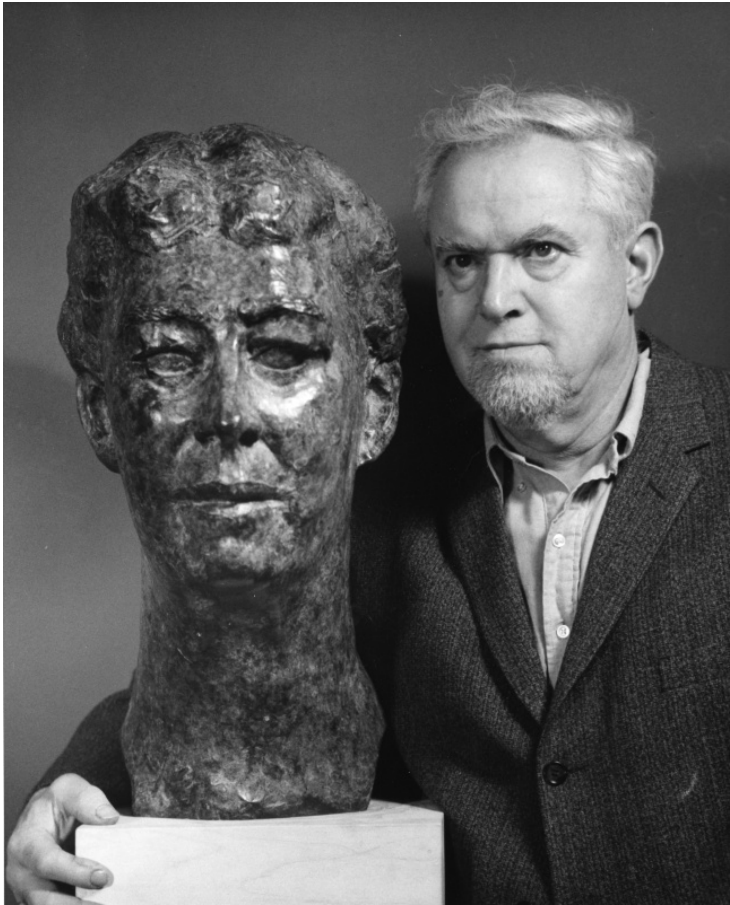

Sculptor with Roosevelt Bust

Description

Sculptor Pietro Lazzari with his bust of former First Lady Eleanor Roosevelt.

Date(s)

December 1964

Accession Number 2013-1486-01

8x10 inches (21x26 cm) Black & White

Related Collection [Chapman, Oscar L. Papers](#)

Keywords Artists Busts Sculpture

People Pictured Lazzari, Pietro, 1898-1979

Rights Public Domain - This item is in the public domain and can be used freely without further permission.