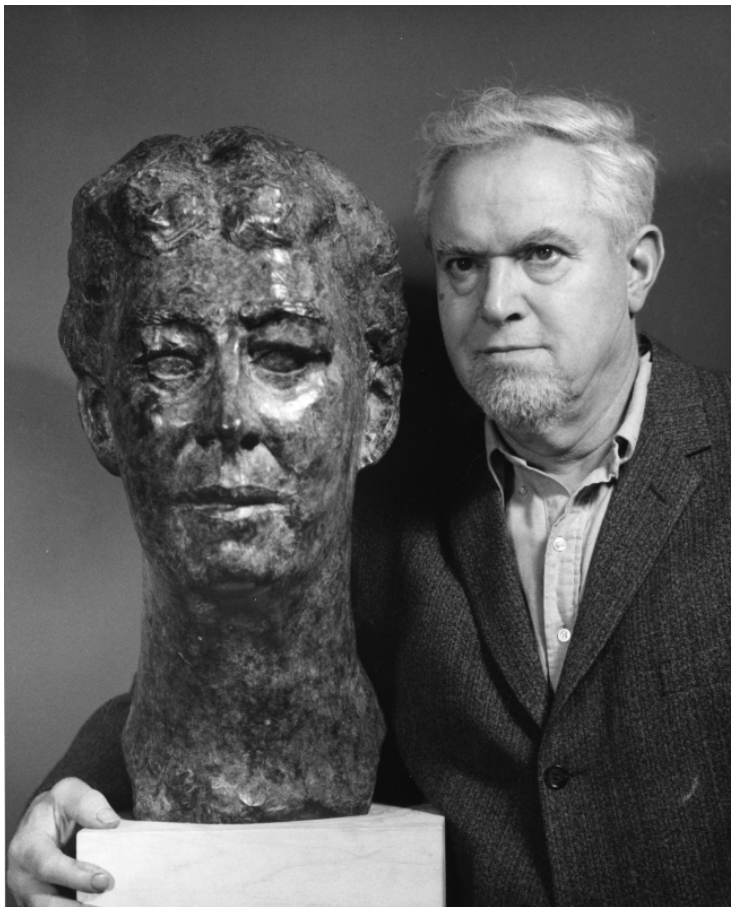

Sculptor with Roosevelt Bust

Description

Sculptor Pietro Lazzari with his bust of former First Lady Eleanor Roosevelt.

Date(s)

December 1964

Accession Number

2013-1486-01

8x10 inches (21x26 cm) Black & White

Related Collection [Chapman, Oscar L. Papers](#)

Keywords Artists Busts Sculpture

People Pictured Lazzari, Pietro, 1898-1979

Rights Public Domain - This item is in the public domain and can be used freely without further permission.