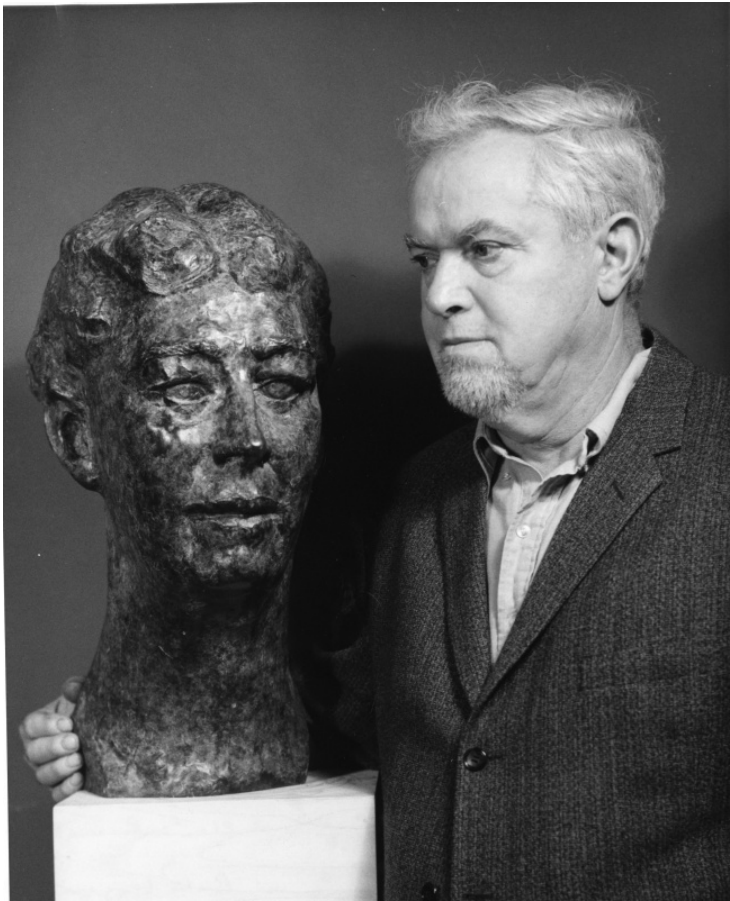

Sculptor with Eleanor Roosevelt Bust

Description

Sculptor Pietro Lazzari with his bust of former First Lady Eleanor Roosevelt.

Date(s)

December 1964

Accession Number 2013-1479

8x10 inches (21x26 cm) Black & White

Related Collection [Chapman, Oscar L. Papers](#)

Keywords Artists Busts Sculpture

People Pictured Lazzari, Pietro, 1898-1979

Rights Public Domain - This item is in the public domain and can be used freely without further permission.