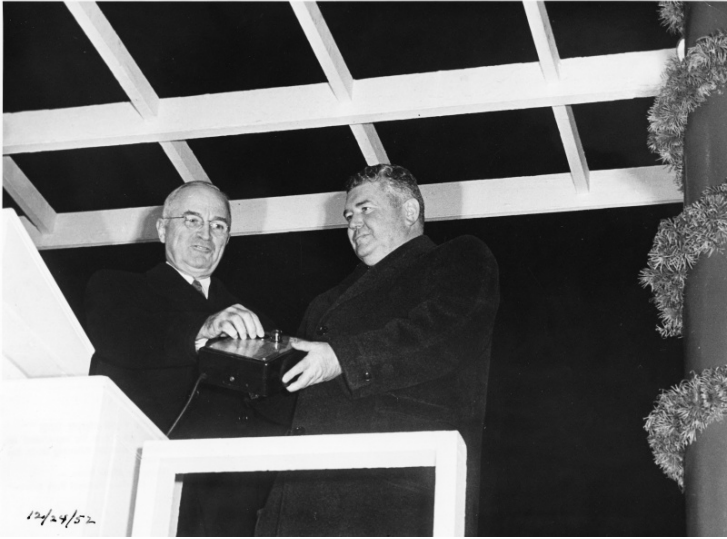

Christmas Tree Lighting Ceremony

Description

President Harry S. Truman (left) and Ed Kelly, Superintendent, National Park Service, turn on the lights of the National Christmas Tree during the lighting ceremony.