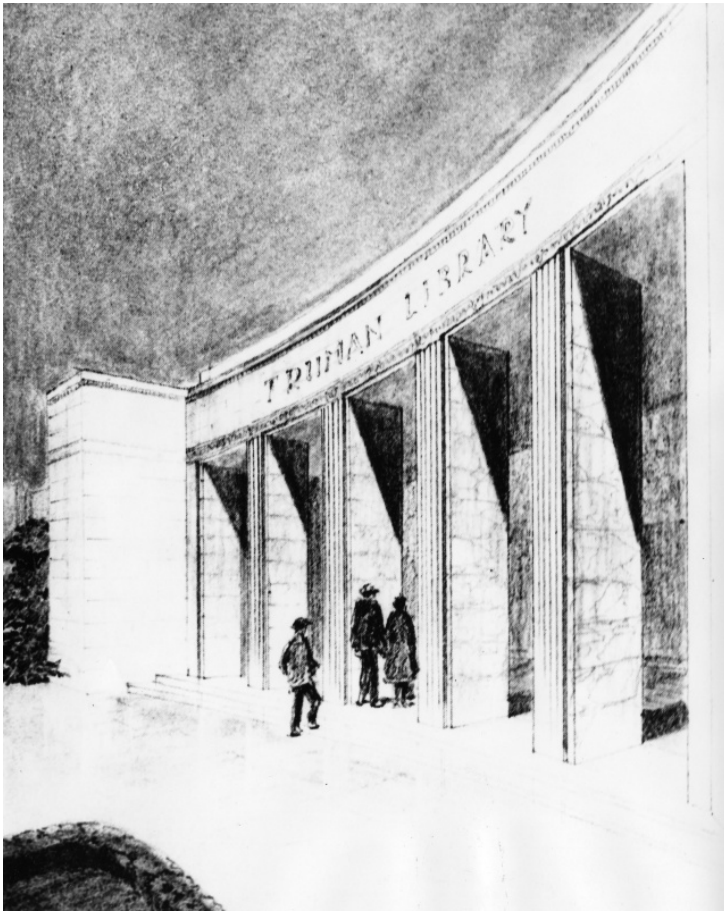

Truman Library Artist's Conception

Description

Artist's conception of the entrance to the proposed Harry S. Truman Library that was used for several fundraising dinners in the 1950s.

Date(s)

1954

Accession Number 74-227

8x10 inches (21x26 cm) Black & White

Keywords Drawing Presidential libraries

HST Keywords Truman Library - Plans - Exterior

Rights The Library is unaware of any copyright claims to this item; use at your own risk.