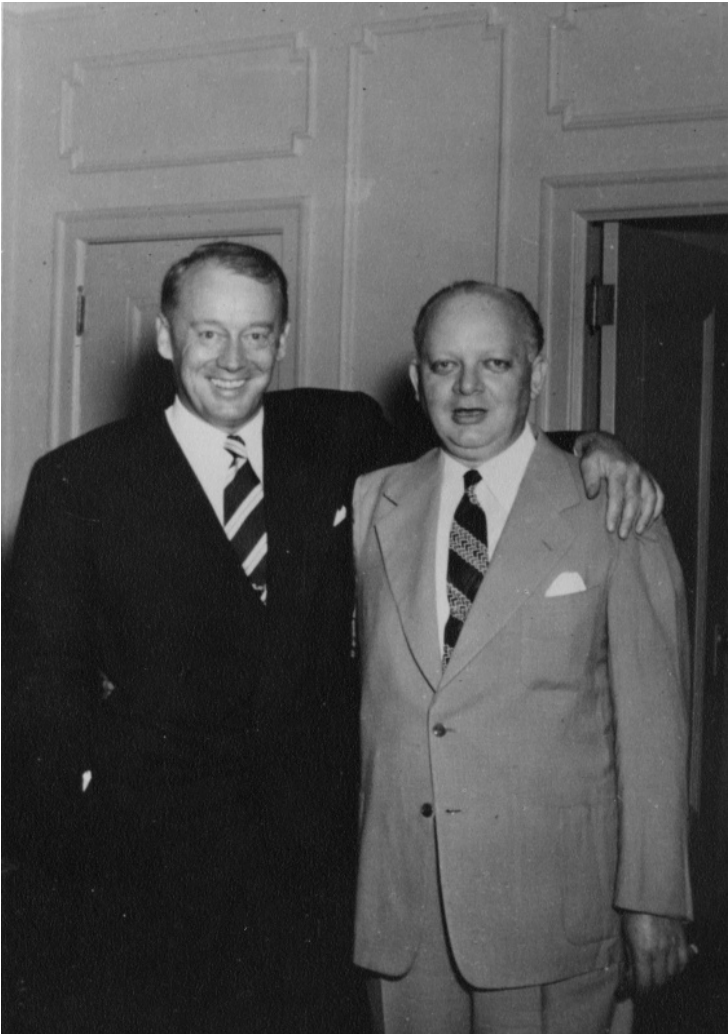

# George Killion and Mr. Lichtblau

## Description

Mr. George Killion (left) with Nat Lichtblau (right), both of whom are involved in the Democratic Party.

## Date(s)

1949

Accession Number 2013-954

5x7 inches (13x18 cm) Black & White

Related Collection [Edwards, India Papers](#)

Keywords Political leadership

People Pictured Killion, George Leonard, 1901-1983 Lichtblau, Nat M.