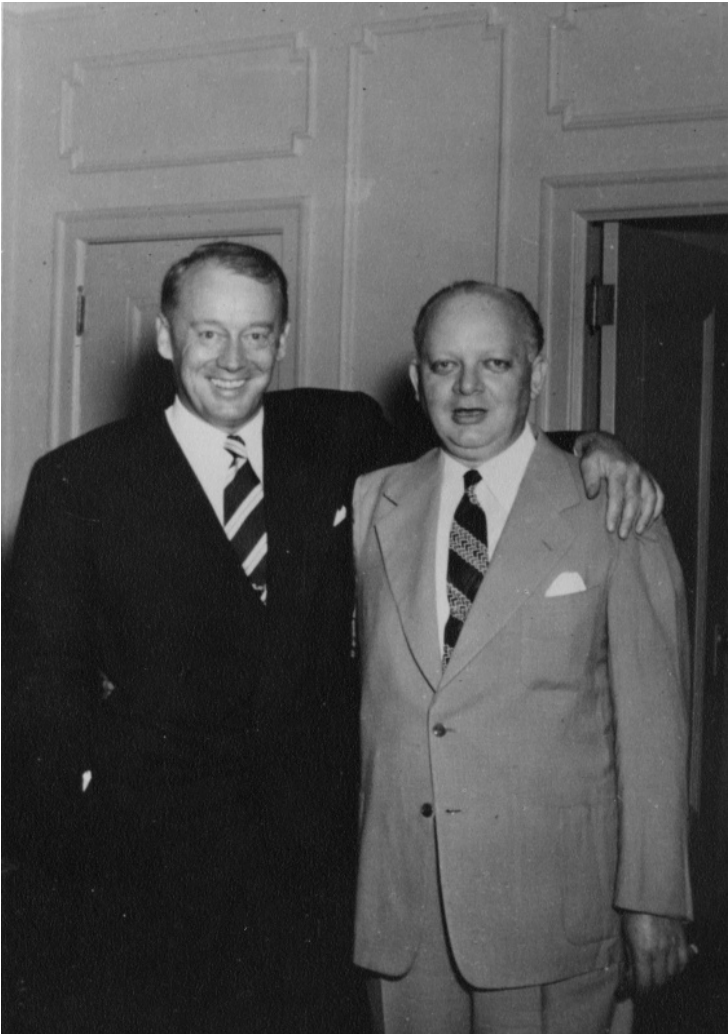

# George Killion and Mr. Lichtblau

## Description

Mr. George Killion (left) with Nat Lichtblau (right), both of whom are involved in the Democratic Party.

Date(s)

1949

Accession Number  
2013-954

5x7 inches (13x18 cm)      Black & White

Related Collection [Edwards, India Papers](#)

Keywords Political leadership

People Pictured Killion, George Leonard, 1901-1983      Lichtblau, Nat M.

Rights The Library is unaware of any copyright claims to this item; use at your own risk.

**Note: If you use this image, rights assessment and attribution are your responsibility.**