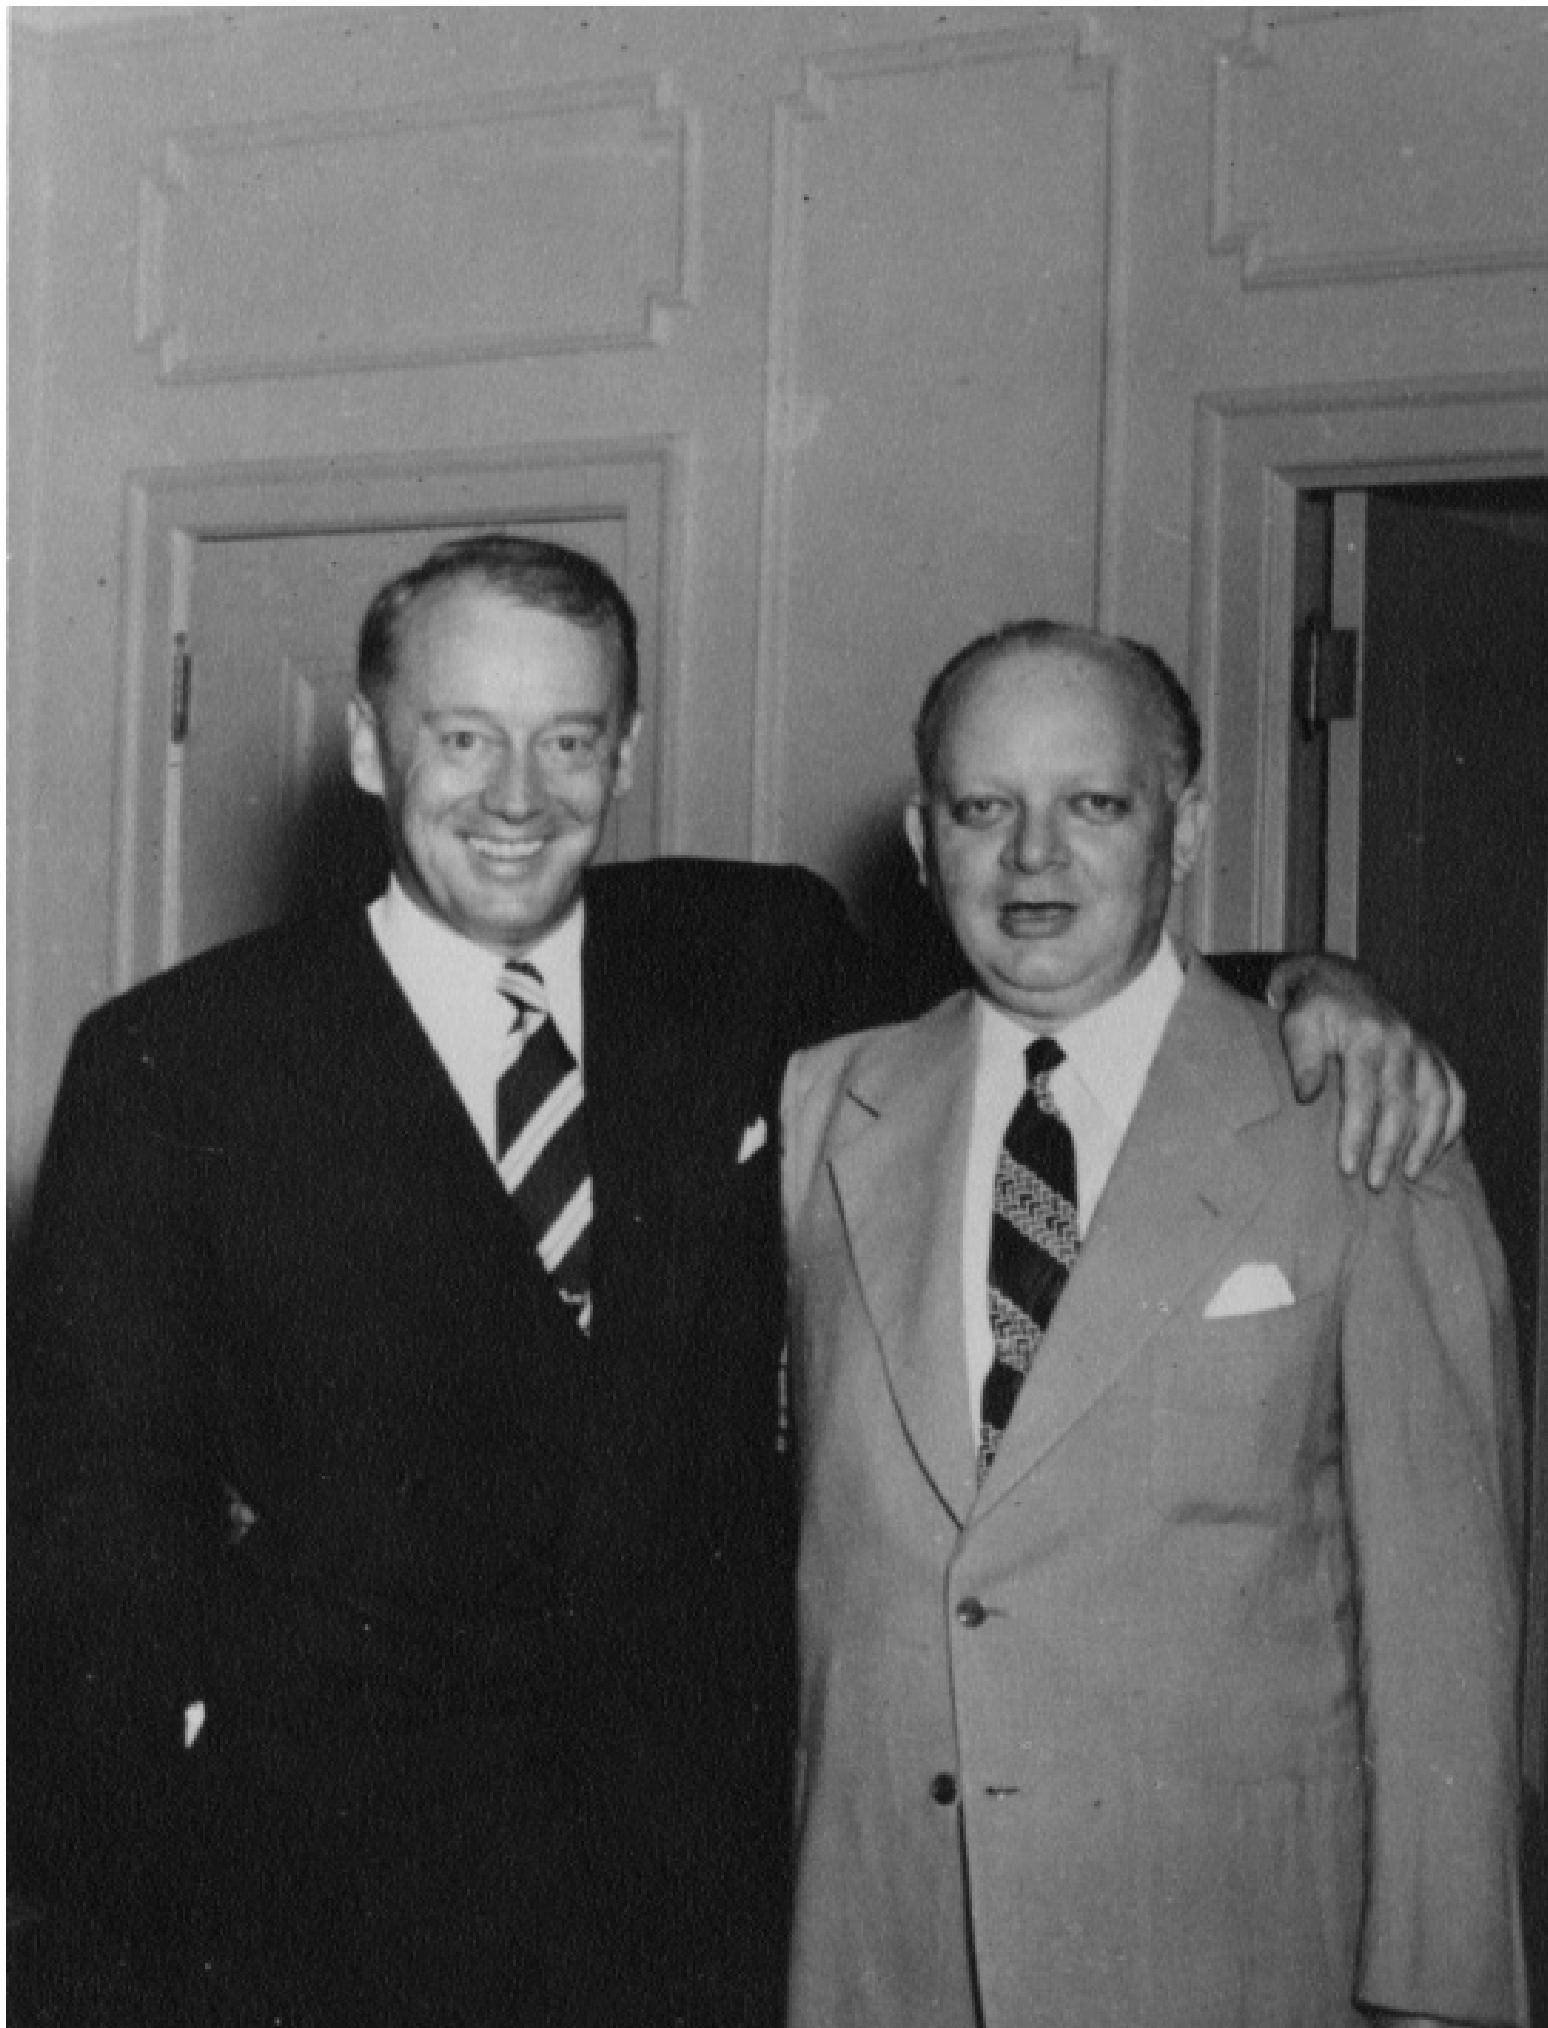

George Killion and Mr. Lichtblau

Accession Number

2013-954

Description

Mr. George Killion (left) with Nat Lichtblau (right), both of whom are involved in the Democratic Party.

Date(s)

1949

5x7 inches (13x18 cm)

Black & White

Related Collection

[Edwards, India Papers](#)

Keywords

Political leadership

People Pictured

Killion, George Leonard, 1901-1983

Lichtblau, Nat M.