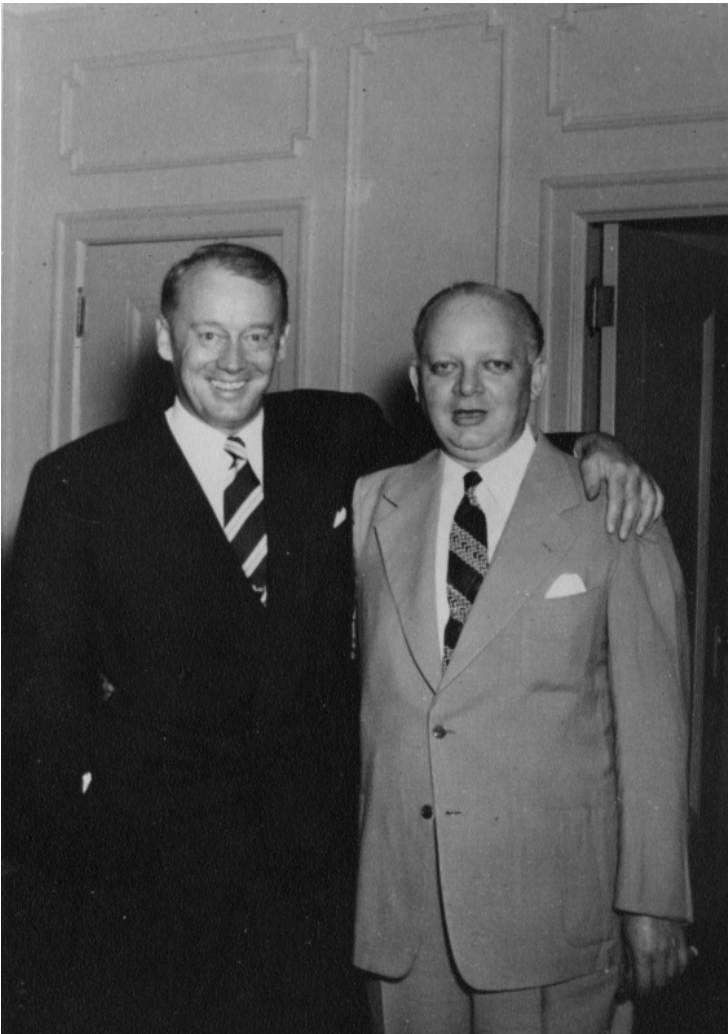

George Killion and Mr. Lichtblau

Description

Mr. George Killion (left) with Nat Lichtblau (right), both of whom are involved in the Democratic Party.

Date(s)

1949

Accession Number

2013-954

5x7 inches (13x18 cm) Black & White

Related Collection [Edwards, India Papers](#)

Keywords Political leadership

People Pictured Killion, George Leonard, 1901-1983 Lichtblau, Nat M.

Rights The Library is unaware of any copyright claims to this item; use at your own risk.