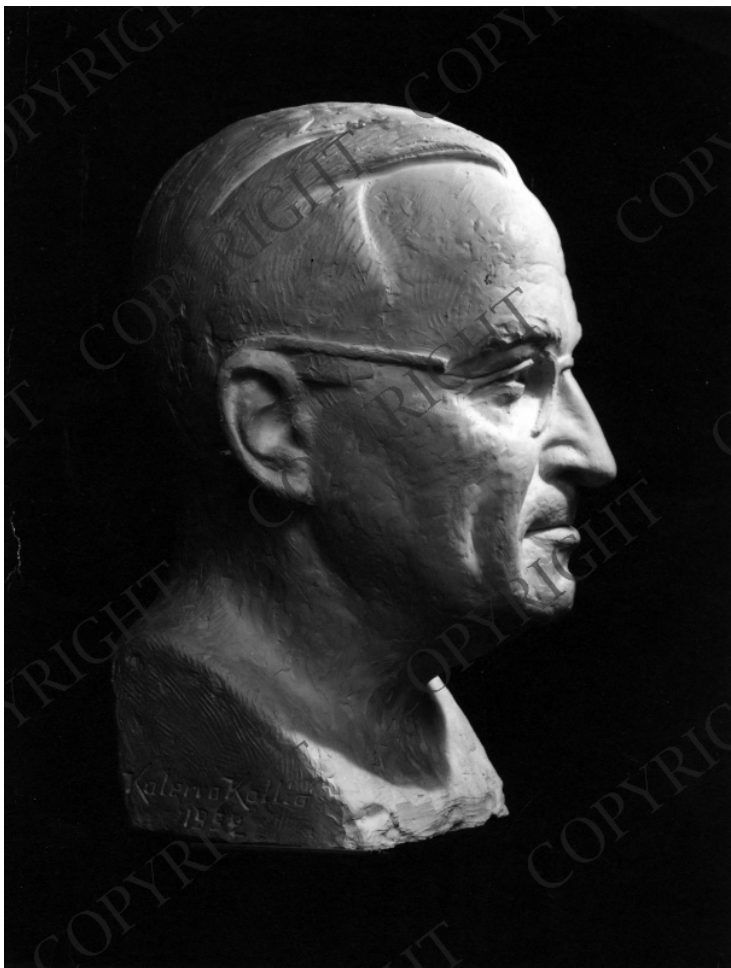

Photo of clay model of bust of Truman

Description

Photo of the clay model of the bust of Harry S. Truman by Kalervo Kallio.

Date(s)

1959

Accession Number 96-436-01

8x10 inches (21x26 cm) Black & White

Related Collection [Snyder, John W. Papers](#)

Keywords Busts Presidents

HST Keywords Truman - Busts - Kallio, Kalervo

People Pictured Truman, Harry S., 1884-1972

Rights Copyrighted - This item is copyrighted and cannot be published, reproduced, or otherwise used without the explicit permission of the copyright holder.