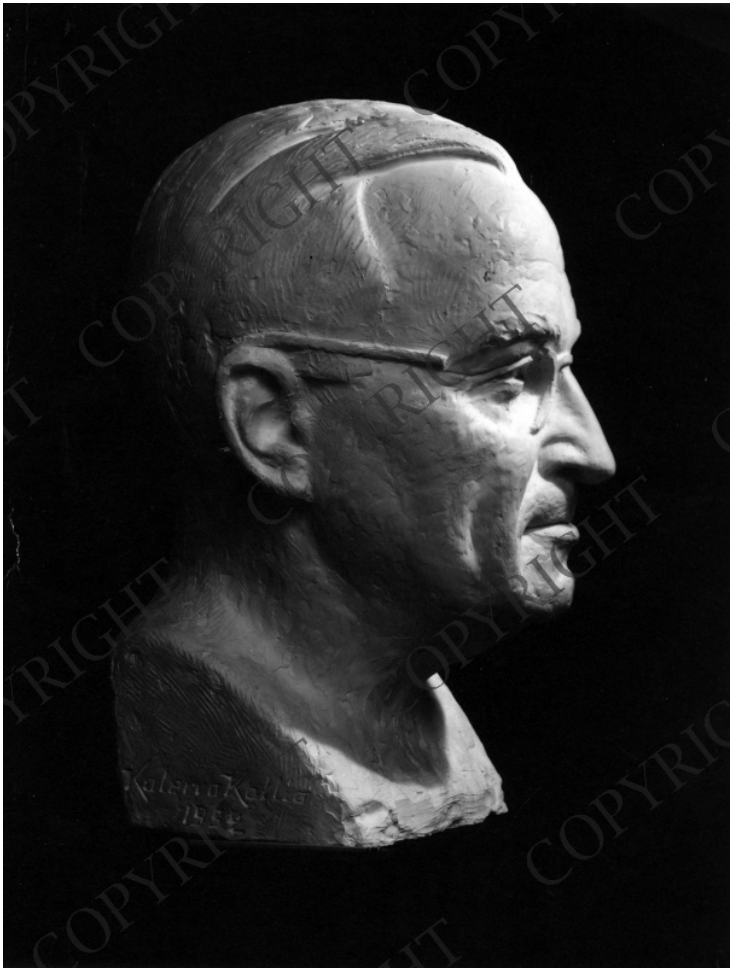

# Photo of clay model of bust of Truman

## Description

Photo of the clay model of the bust of Harry S. Truman by Kalervo Kallio.

## Date(s)

1959

**Accession Number** 96-436-01

8x10 inches (21x26 cm)    Black & White

**Related Collection** [Snyder, John W. Papers](#)

**Keywords** Busts    Presidents

**HST Keywords** Truman - Busts - Kallio, Kalervo