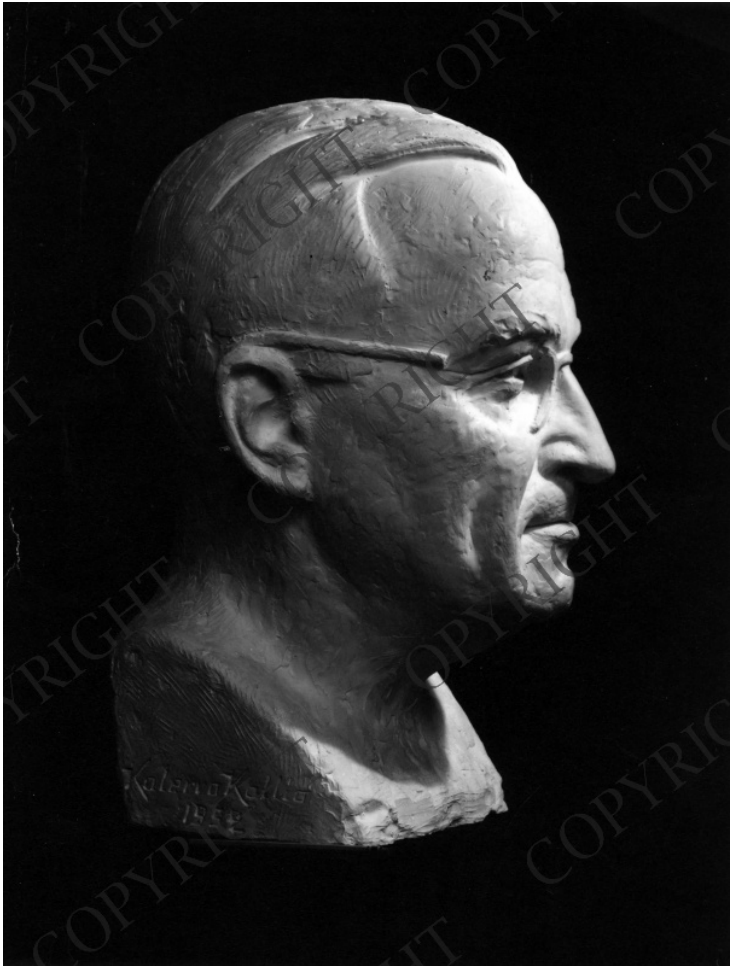

Photo of clay model of bust of Truman

Description

Photo of the clay model of the bust of Harry S. Truman by Kalervo Kallio.

Date(s)
1959

Accession Number
96-436-01

8x10 inches (21x26 cm) Black & White

Related Collection [Snyder, John W. Papers](#)

Keywords Busts Presidents

HST Keywords Truman - Busts - Kallio, Kalervo

People Pictured Truman, Harry S., 1884-1972

Rights Copyrighted - This item is copyrighted and cannot be published, reproduced, or otherwise used without the explicit permission of the copyright holder.