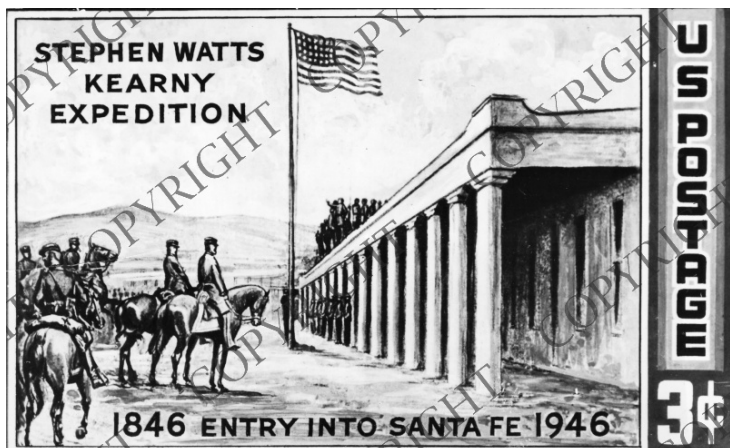

Santa Fe Commemorative Stamp

Description

Reproduction of the painting, "The Capture of Santa Fe," for a Special Delivery stamp commemorating the 100th anniversary of the entry of General Stephen Watts Kearny into Santa Fe in 1846.

Date(s)

September 11, 1946

Accession Number

2013-509

5.3x8 inches Black & White

Related Collection [Hannegan, Robert E. Papers](#)

Keywords Drawing Commemorative postage stamps

Rights Copyrighted - This item is copyrighted and cannot be published, reproduced, or otherwise used without the explicit permission of the copyright holder.