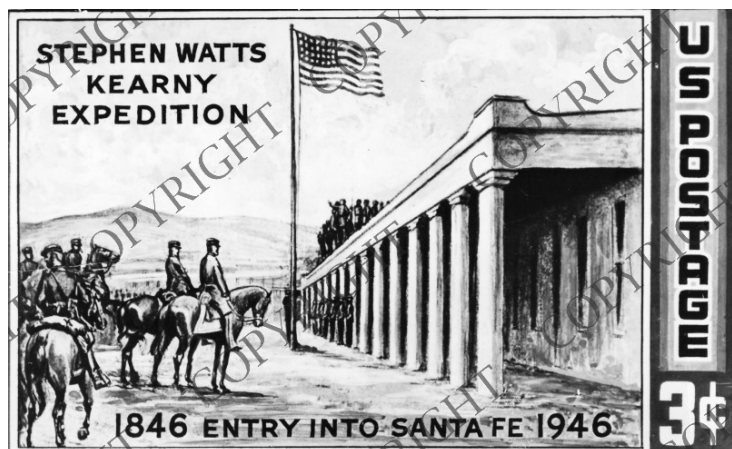

Santa Fe Commemorative Stamp

Description

Reproduction of the painting, "The Capture of Santa Fe," for a Special Delivery stamp commemorating the 100th anniversary of the entry of General Stephen Watts Kearny into Santa Fe in 1846.

Date(s)

September 11, 1946

Accession Number

2013-509

5.3x8 inches Black & White

Related Collection [Hannegan, Robert E. Papers](#)

Keywords Drawing Commemorative postage stamps

Rights Copyrighted - This item is copyrighted and cannot be published, reproduced, or otherwise used without the explicit permission of the copyright holder.