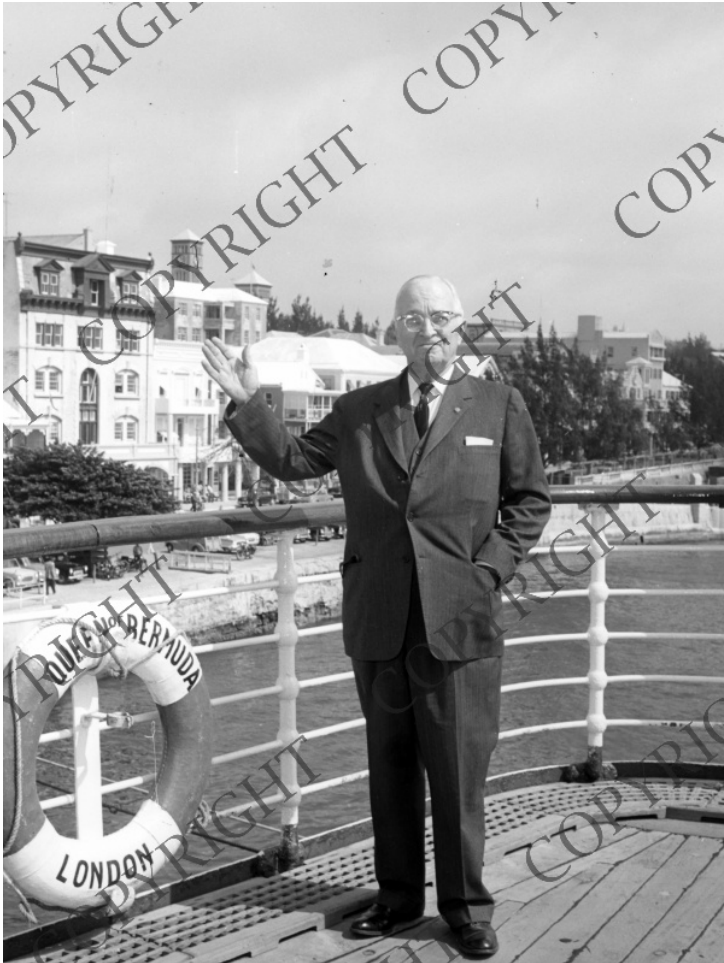

# Former President Truman Waves on the Deck of the "Queen of Bermuda"

## Description

Former President Harry S. Truman waves as he stands on the deck of the "Queen of Bermuda" during his trip to Bermuda.