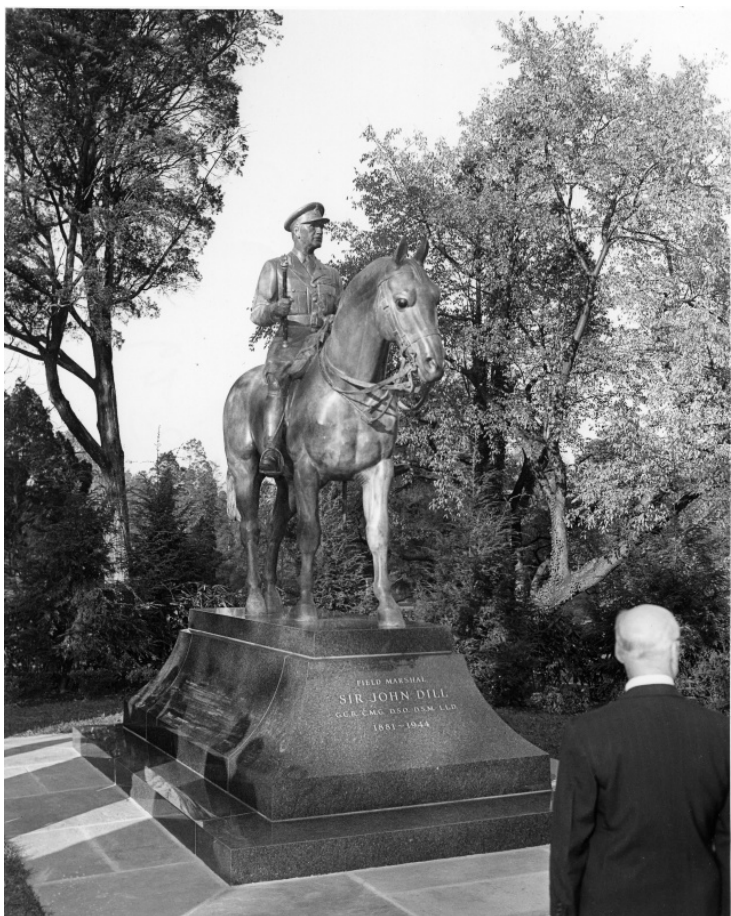

Statue of Sir John Dill, Arlington National Cemetery

Description

Ceremony at the unveiling of the statue of Sir John Dill at Arlington Cemetery. The bronze equestrian statue was the work of the American sculptor, Herbert Haseltine.

Date(s)

November 1, 1950

Accession Number 73-3414

8x10 inches (21x26 cm) Black & White

Keywords Dedications (Monuments, etc.) National cemeteries Sculpture

Rights Public Domain - This item is in the public domain and can be used freely without further permission.