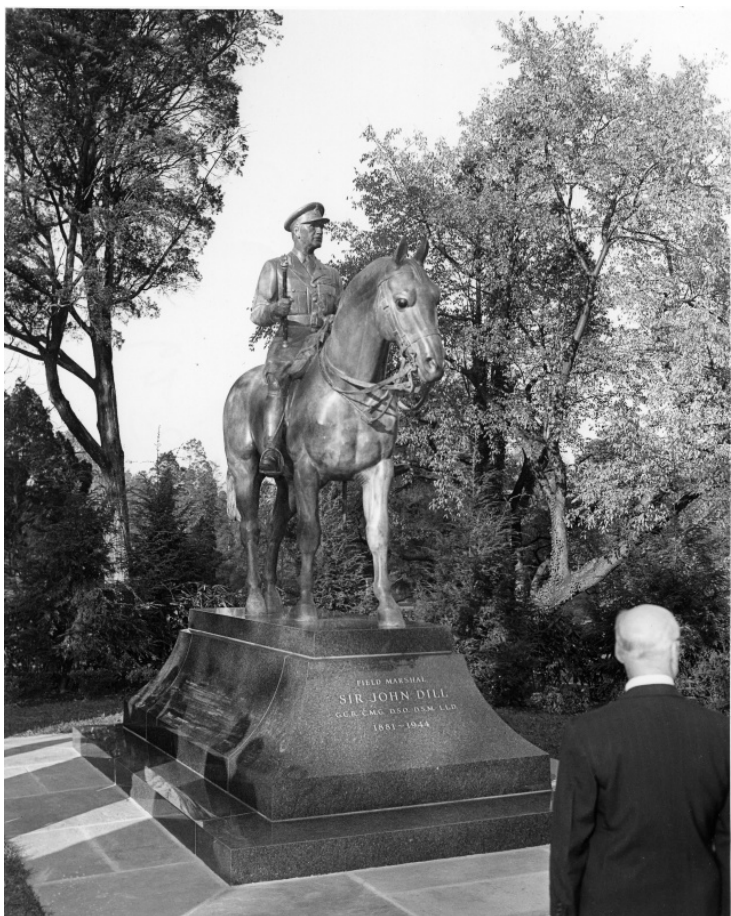

Statue of Sir John Dill, Arlington National Cemetery

Description

Ceremony at the unveiling of the statue of Sir John Dill at Arlington Cemetery. The bronze equestrian statue was the work of the American sculptor, Herbert Haseltine.

Date(s)

November 1, 1950

Accession Number
73-3414

8x10 inches (21x26 cm) Black & White

Keywords Dedications (Monuments, etc.) National cemeteries Sculpture

Rights Public Domain - This item is in the public domain and can be used freely without further permission.