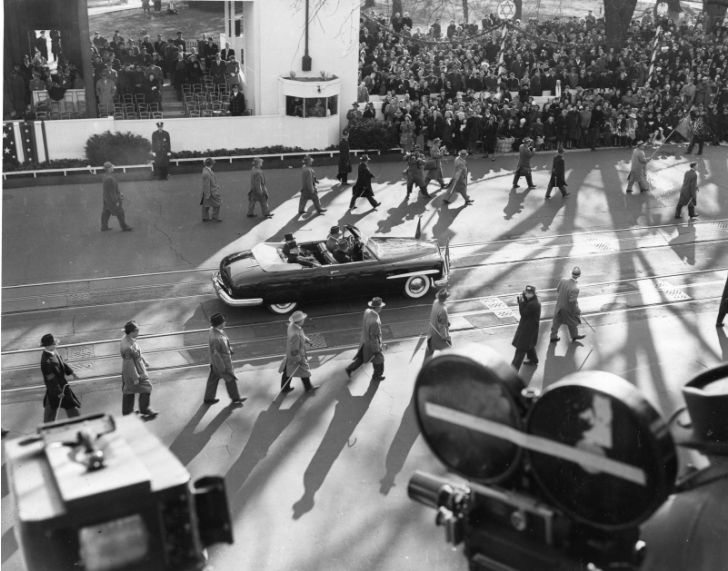

Truman and Barkley in Inaugural Parade

Description

President Harry S. Truman and Vice-President Alben Barkley ride in a limousine to the reviewing stand for the inaugural parade. The members of Battery D, 35th Division, President Truman's World War I battery, walk beside the car.

Date(s)

January 20, 1949

Accession Number 73-2880

8x10 inches (21x26 cm) Black & White

Keywords Automobiles Inauguration Day Parades Presidential inaugurations Presidents Veterans
Vice-Presidents

HST Keywords Truman - Inauguration - 1949